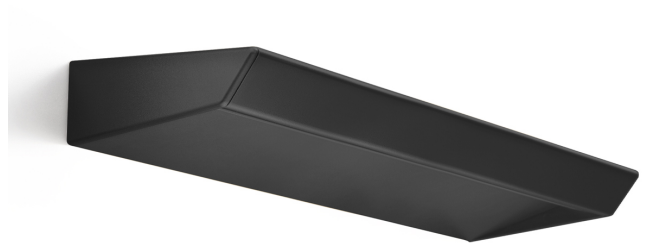

PANZERI

Gonio

120-277V AC dimmable (0-10V)

A019U02.060.4653

Spec sheet

CODE	A019U02.060.4653
SYSTEM POWER CONSUMPTION	45W
EFFICACY	96.38lm/W
LIGHT SOURCE	LED
LIGHT SOURCE LIFETIME	L70 (B50) 72.000h
COLOUR TEMPERATURE	3500K Ra>90
LIGHT DISTRIBUTION	asymmetric
POWER SUPPLY	120-277V AC
FREQUENCY	60Hz
ELECTRICAL CONFIGURATION	dimmable (0-10V)
DRIVER	integrated included
NOMINAL LUMINOUS FLUX	6240lm
DELIVERED LUMEN OUTPUT	4337lm
EFFICIENCY	69.5%
WEIGHT	4,52 lbs
PROTECTION DEGREE	IP40
COLOUR TOLLERANCES	SDCM 3
PACKING DIMENSIONS	4,9 x 24,8 x 4,9 in

Wall lighting fixture for interiors, with direct and indirect light emission.
Pickled sheet metal wall bracket in polyacrylic paint.
Extruded aluminium structure in white, black, bronze, mat brass or titanium polyacrylic paint.
Extruded acrylic diffusers with opaline finish.
Die-cast aluminium end caps in polyacrylic paint.