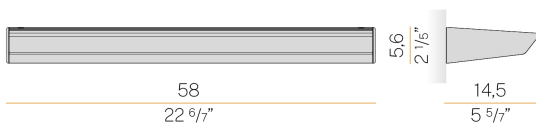

Technical drawing