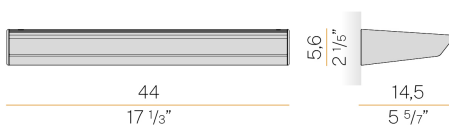

Technical drawing