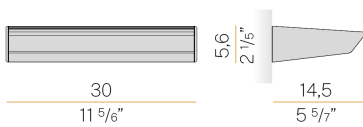

Technical drawing