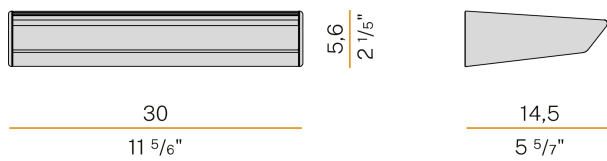

PANZERI

Gonio

120V AC 120V-277V dimmable (0-10V)

A019U19.030.0553

mat brass

Spec sheet

CODE	A019U19.030.0553
SYSTEM POWER CONSUMPTION	24W
EFFICACY	90.33lm/W
LIGHT SOURCE	LED
LIGHT SOURCE LIFETIME	L70 (B50) 72.000h
COLOUR TEMPERATURE	2700K Ra>90
LIGHT DISTRIBUTION	asymmetric
POWER SUPPLY	120V AC
FREQUENCY	50/60Hz
ELECTRICAL CONFIGURATION	120V-277V dimmable (0-10V)
DRIVER	integrated included
NOMINAL LUMINOUS FLUX	3120lm
DELIVERED LUMEN OUTPUT	2168lm
EFFICIENCY	69.5%
WEIGHT	1,08 Kg
PROTECTION DEGREE	IP40
COLOUR TOLLERANCES	SDCM 3
PACKING DIMENSIONS	19,5 x 35,0 x 10,0 cm

Wall lighting fixture for interiors, with direct and indirect light emission.
Pickled sheet metal wall bracket in polyacrylic paint.
Extruded aluminium structure in white, black, bronze, mat brass or titanium polyacrylic paint.
Extruded acrylic diffusers with opaline finish.
Die-cast aluminium end caps in polyacrylic paint.

Technical drawing