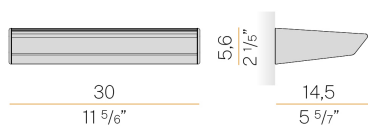

Technical drawing