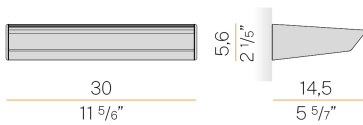

Technical drawing