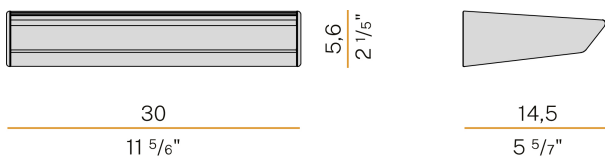

PANZERI

Gonio

120V AC 120V-277V dimmable (0-10V)

A019U30.030.0553

titanium

Spec sheet

CODE	A019U30.030.0553
SYSTEM POWER CONSUMPTION	24W
EFFICACY	90.33lm/W
LIGHT SOURCE	LED
LIGHT SOURCE LIFETIME	L70 (B50) 72.000h
COLOUR TEMPERATURE	2700K Ra>90
LIGHT DISTRIBUTION	asymmetric
POWER SUPPLY	120V AC
FREQUENCY	50/60Hz
ELECTRICAL CONFIGURATION	120V-277V dimmable (0-10V)
DRIVER	integrated included
NOMINAL LUMINOUS FLUX	3120lm
DELIVERED LUMEN OUTPUT	2168lm
EFFICIENCY	69.5%
WEIGHT	1,08 Kg
PROTECTION DEGREE	IP40
COLOUR TOLLERANCES	SDCM 3
PACKING DIMENSIONS	19,5 x 35,0 x 10,0 cm

Wall lighting fixture for interiors, with direct and indirect light emission.
Pickled sheet metal wall bracket in polyacrylic paint.
Extruded aluminium structure in white, black, bronze, mat brass or titanium polyacrylic paint.
Extruded acrylic diffusers with opaline finish.
Die-cast aluminium end caps in polyacrylic paint.

Technical drawing