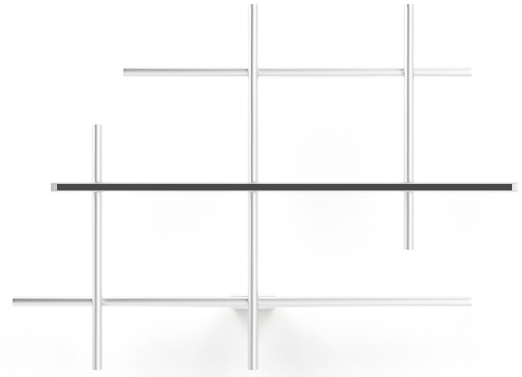

### Spec sheet

CODE	A029U01.115.0510
SYSTEM POWER CONSUMPTION	71W
EFFICACY	57.58lm/W
LIGHT SOURCE	LED
LIGHT SOURCE LIFETIME	L70 (B10) 60.000h
COLOUR TEMPERATURE	2700K Ra>90
LIGHT DISTRIBUTION	diffused
POWER SUPPLY	24V DC
ELECTRICAL CONFIGURATION	24V
DRIVER	remote not included
NOMINAL LUMINOUS FLUX	8568lm
DELIVERED LUMEN OUTPUT	4088lm
EFFICIENCY	47.7%
WEIGHT	4,74 lbs
PROTECTION DEGREE	IP20
COLOUR TOLLERANCES	SDCM 3
PACKING DIMENSIONS	34,3 x 46,5 x 5,5 in

Wall lighting fixture for interiors, with direct and indirect light emission.  
Pickled sheet metal wall bracket in polyacrylic paint.  
Pickled sheet metal wall plate in polyacrylic paint.  
Extruded aluminium structure in white, mat black, bronze, mat brass or titanium polyacrylic paint.  
Joints in turned brass and die-cast aluminium in polyacrylic paint.  
Die-cast aluminium end caps in polyacrylic paint.  
Extruded polycarbonate diffusers with black finish for direct light emission and opaline finish for indirect light emission.