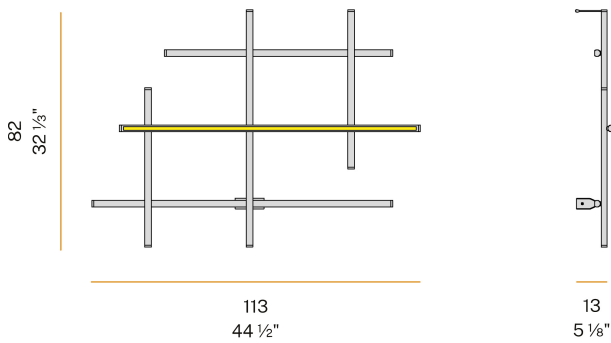

Technical drawing