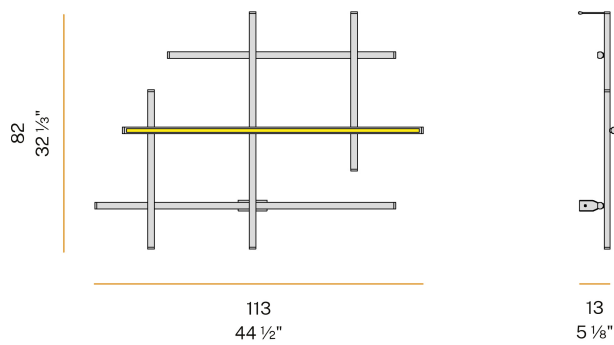

PANZERI

Hilow

24V DC 24V
A029U01.115.4610

white

Spec sheet

CODE	A029U01.115.4610
SYSTEM POWER CONSUMPTION	71W
EFFICACY	57.58lm/W
LIGHT SOURCE	LED
LIGHT SOURCE LIFETIME	L70 (B10) 60.000h
COLOUR TEMPERATURE	3500K Ra>90
LIGHT DISTRIBUTION	diffused
POWER SUPPLY	24V DC
ELECTRICAL CONFIGURATION	24V
DRIVER	remote not included
NOMINAL LUMINOUS FLUX	8568lm
DELIVERED LUMEN OUTPUT	4088lm
EFFICIENCY	47.7%
WEIGHT	4,74 lbs
PROTECTION DEGREE	IP20
COLOUR TOLLERANCES	SDCM 3
PACKING DIMENSIONS	34,3 x 46,5 x 5,5 in

Wall lighting fixture for interiors, with direct and indirect light emission.
Pickled sheet metal wall bracket in polyacrylic paint.
Pickled sheet metal wall plate in polyacrylic paint.
Extruded aluminium structure in white, mat black, bronze, mat brass or titanium polyacrylic paint.
Joints in turned brass and die-cast aluminium in polyacrylic paint.
Die-cast aluminium end caps in polyacrylic paint.
Extruded polycarbonate diffusers with black finish for direct light emission and opaline finish for indirect light emission.

Technical drawing