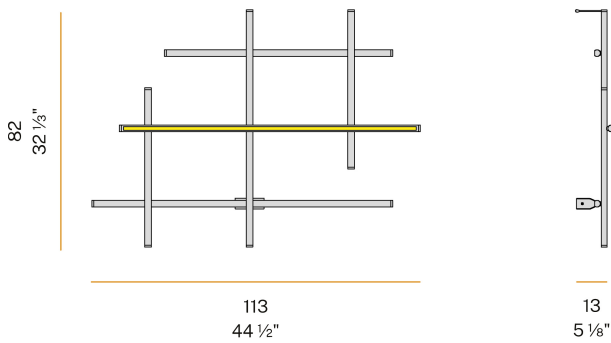

PANZERI

Hilow

24V DC 24V

A029U06.115.0510

● mat black

Spec sheet

CODE	A029U06.115.0510
SYSTEM POWER CONSUMPTION	71W
EFFICACY	57.58lm/W
LIGHT SOURCE	LED
LIGHT SOURCE LIFETIME	L70 (B10) 60.000h
COLOUR TEMPERATURE	2700K Ra>90
LIGHT DISTRIBUTION	diffused
POWER SUPPLY	24V DC
ELECTRICAL CONFIGURATION	24V
DRIVER	remote not included
NOMINAL LUMINOUS FLUX	8568lm
DELIVERED LUMEN OUTPUT	4088lm
EFFICIENCY	47.7%
WEIGHT	4,74 lbs
PROTECTION DEGREE	IP20
COLOUR TOLLERANCES	SDCM 3
PACKING DIMENSIONS	34,3 x 46,5 x 5,5 in

Wall lighting fixture for interiors, with direct and indirect light emission.
 Pickled sheet metal wall bracket in polyacrylic paint.
 Pickled sheet metal wall plate in polyacrylic paint.
 Extruded aluminium structure in white, mat black, bronze, mat brass or titanium polyacrylic paint.
 Joints in turned brass and die-cast aluminium in polyacrylic paint.
 Die-cast aluminium end caps in polyacrylic paint.
 Extruded polycarbonate diffusers with black finish for direct light emission and opaline finish for indirect light emission.

Technical drawing

Polar diagram