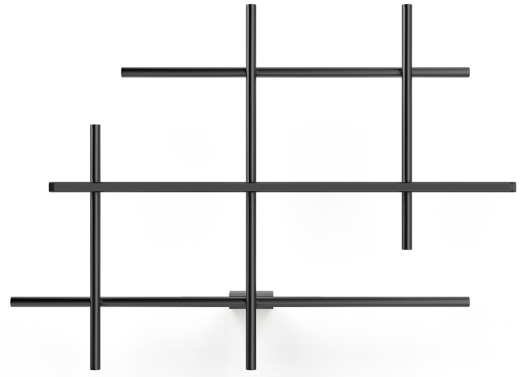

PANZERI

Hilow

24V DC 24V

A029U06.115.0510

● mat black

Spec sheet

CODE	A029U06.115.0510
SYSTEM POWER CONSUMPTION	71W
EFFICACY	57.58lm/W
LIGHT SOURCE	LED
LIGHT SOURCE LIFETIME	L70 (B10) 60.000h
COLOUR TEMPERATURE	2700K Ra>90
LIGHT DISTRIBUTION	diffused
POWER SUPPLY	24V DC
ELECTRICAL CONFIGURATION	24V
DRIVER	remote not included
NOMINAL LUMINOUS FLUX	8568lm
DELIVERED LUMEN OUTPUT	4088lm
EFFICIENCY	47.7%
WEIGHT	4,74 lbs
PROTECTION DEGREE	IP20
COLOUR TOLLERANCES	SDCM 3
PACKING DIMENSIONS	34,3 x 46,5 x 5,5 in

Wall lighting fixture for interiors, with direct and indirect light emission.
 Pickled sheet metal wall bracket in polyacrylic paint.
 Pickled sheet metal wall plate in polyacrylic paint.
 Extruded aluminium structure in white, mat black, bronze, mat brass or titanium polyacrylic paint.
 Joints in turned brass and die-cast aluminium in polyacrylic paint.
 Die-cast aluminium end caps in polyacrylic paint.
 Extruded polycarbonate diffusers with black finish for direct light emission and opaline finish for indirect light emission.