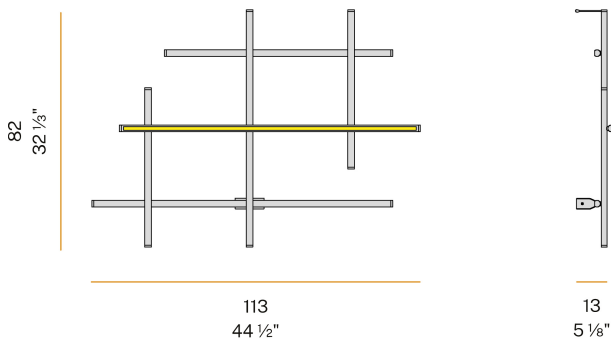

PANZERI

Hilow

24V DC 24V
A029U06.115.4610

 mat black

Spec sheet

CODE	A029U06.115.4610
SYSTEM POWER CONSUMPTION	71W
EFFICACY	57.58lm/W
LIGHT SOURCE	LED
LIGHT SOURCE LIFETIME	L70 (B10) 60.000h
COLOUR TEMPERATURE	3500K Ra>90
LIGHT DISTRIBUTION	diffused
POWER SUPPLY	24V DC
ELECTRICAL CONFIGURATION	24V
DRIVER	remote not included
NOMINAL LUMINOUS FLUX	8568lm
DELIVERED LUMEN OUTPUT	4088lm
EFFICIENCY	47.7%
WEIGHT	4,74 lbs
PROTECTION DEGREE	IP20
COLOUR TOLLERANCES	SDCM 3
PACKING DIMENSIONS	34,3 x 46,5 x 5,5 in

Wall lighting fixture for interiors, with direct and indirect light emission.
Pickled sheet metal wall bracket in polyacrylic paint.
Pickled sheet metal wall plate in polyacrylic paint.
Extruded aluminium structure in white, mat black, bronze, mat brass or titanium polyacrylic paint.
Joints in turned brass and die-cast aluminium in polyacrylic paint.
Die-cast aluminium end caps in polyacrylic paint.
Extruded polycarbonate diffusers with black finish for direct light emission and opaline finish for indirect light emission.

Technical drawing

Polar diagram