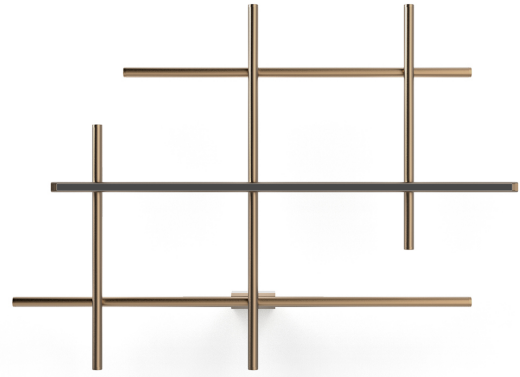

### Spec sheet

CODE	A029U17.115.0510
SYSTEM POWER CONSUMPTION	71W
EFFICACY	57.58lm/W
LIGHT SOURCE	LED
LIGHT SOURCE LIFETIME	L70 (B10) 60.000h
COLOUR TEMPERATURE	2700K Ra>90
LIGHT DISTRIBUTION	diffused
POWER SUPPLY	24V DC
ELECTRICAL CONFIGURATION	24V
DRIVER	remote not included
NOMINAL LUMINOUS FLUX	8568lm
DELIVERED LUMEN OUTPUT	4088lm
EFFICIENCY	47.7%
WEIGHT	4,74 lbs
PROTECTION DEGREE	IP20
COLOUR TOLLERANCES	SDCM 3
PACKING DIMENSIONS	34,3 x 46,5 x 5,5 in

Wall lighting fixture for interiors, with direct and indirect light emission.  
Pickled sheet metal wall bracket in polyacrylic paint.  
Pickled sheet metal wall plate in polyacrylic paint.  
Extruded aluminium structure in white, mat black, bronze, mat brass or titanium polyacrylic paint.  
Joints in turned brass and die-cast aluminium in polyacrylic paint.  
Die-cast aluminium end caps in polyacrylic paint.  
Extruded polycarbonate diffusers with black finish for direct light emission and opaline finish for indirect light emission.