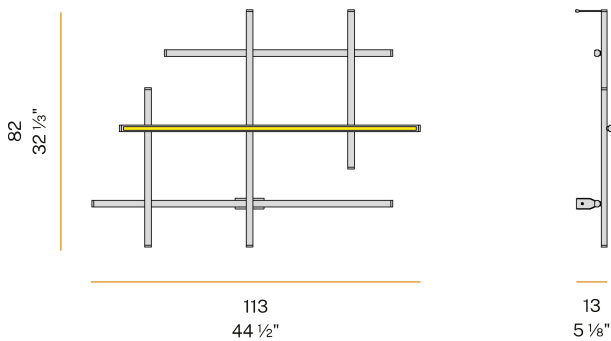

Technical drawing