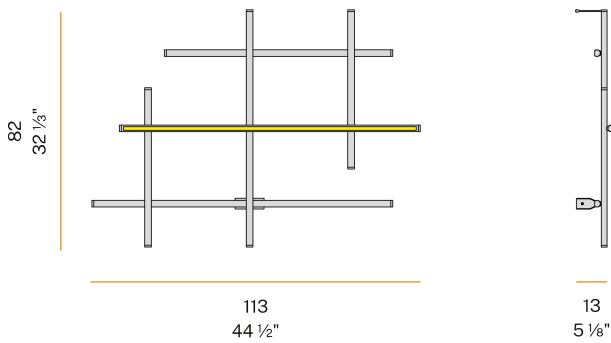

PANZERI

Hilow

24V DC 24V
A029U17.115.4610

Spec sheet

CODE	A029U17.115.4610
SYSTEM POWER CONSUMPTION	71W
EFFICACY	57.58lm/W
LIGHT SOURCE	LED
LIGHT SOURCE LIFETIME	L70 (B10) 60.000h
COLOUR TEMPERATURE	3500K Ra>90
LIGHT DISTRIBUTION	diffused
POWER SUPPLY	24V DC
ELECTRICAL CONFIGURATION	24V
DRIVER	remote not included
NOMINAL LUMINOUS FLUX	8568lm
DELIVERED LUMEN OUTPUT	4088lm
EFFICIENCY	47.7%
WEIGHT	4,74 lbs
PROTECTION DEGREE	IP20
COLOUR TOLLERANCES	SDCM 3
PACKING DIMENSIONS	34,3 x 46,5 x 5,5 in

Wall lighting fixture for interiors, with direct and indirect light emission.
Pickled sheet metal wall bracket in polyacrylic paint.
Pickled sheet metal wall plate in polyacrylic paint.
Extruded aluminium structure in white, mat black, bronze, mat brass or titanium polyacrylic paint.
Joints in turned brass and die-cast aluminium in polyacrylic paint.
Die-cast aluminium end caps in polyacrylic paint.
Extruded polycarbonate diffusers with black finish for direct light emission and opaline finish for indirect light emission.

Technical drawing