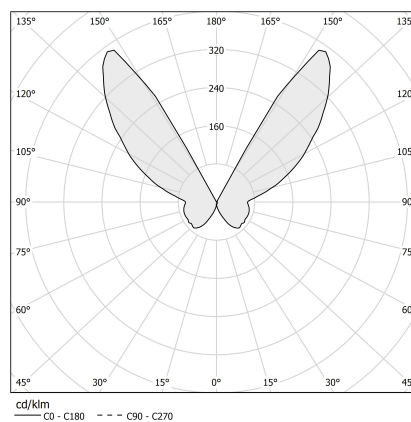

### Spec sheet

CODE	A036U01.050.0510
SYSTEM POWER CONSUMPTION	12,2W
EFFICACY	53.33lm/W
LIGHT SOURCE	LED
COLOUR TEMPERATURE	2700K Ra>90
LIGHT DISTRIBUTION	diffused
POWER SUPPLY	24V DC
ELECTRICAL CONFIGURATION	24V
DRIVER	remote not included
NOMINAL LUMINOUS FLUX	1448lm
DELIVERED LUMEN OUTPUT	640lm
EFFICIENCY	44.2%
WEIGHT	2,03 lbs
PROTECTION DEGREE	IP20
COLOUR TOLLERANCES	SDCM 3
PACKING DIMENSIONS	3,9 x 32,7 x 2,0 in

### Technical drawing

### Polar diagram