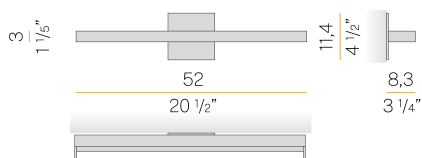

Technical drawing