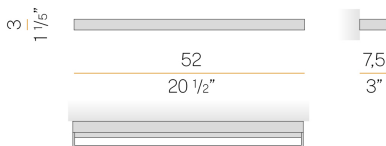

PANZERI

Zero Line

24V DC 24V

A036U01.050.0510

white

Spec sheet

CODE	A036U01.050.0510
SYSTEM POWER CONSUMPTION	12,2W
EFFICACY	53.33lm/W
LIGHT SOURCE	LED
COLOUR TEMPERATURE	2700K Ra>90
LIGHT DISTRIBUTION	diffused
POWER SUPPLY	24V DC
ELECTRICAL CONFIGURATION	24V
DRIVER	remote not included
NOMINAL LUMINOUS FLUX	1448lm
DELIVERED LUMEN OUTPUT	640lm
EFFICIENCY	44.2%
WEIGHT	2,03 lbs
PROTECTION DEGREE	IP20
COLOUR TOLLERANCES	SDCM 3
PACKING DIMENSIONS	3,9 x 32,7 x 2,0 in

Ceiling or wall lighting fixture for interiors, with direct and indirect light emission. Pickled sheet metal structure in white, bronze or mat brass polyacrylic paint, or with gold leaf coating, or in polished stainless steel. Specular aluminium reflector. Cover in brass with white, bronze or mat brass polyacrylic paint, or with gold leaf coating, or with galvanic chrome plating. Extruded polycarbonate diffuser with opaline finish.

Technical drawing

Application