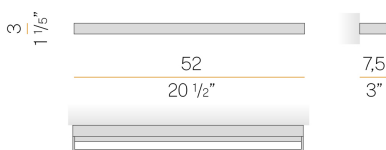

Technical drawing