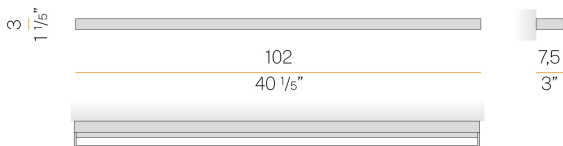

PANZERI

Zero Line

24V DC 24V

A036U01.100.0510

white

Spec sheet

CODE	A036U01.100.0510
SYSTEM POWER CONSUMPTION	22,2W
EFFICACY	58,18lm/W
LIGHT SOURCE	LED
COLOUR TEMPERATURE	2700K Ra>90
LIGHT DISTRIBUTION	diffused
POWER SUPPLY	24V DC
ELECTRICAL CONFIGURATION	24V
DRIVER	remote not included
NOMINAL LUMINOUS FLUX	2896lm
DELIVERED LUMEN OUTPUT	1280lm
EFFICIENCY	44,2%
WEIGHT	3,48 lbs
PROTECTION DEGREE	IP20
COLOUR TOLLERANCES	SDCM 3
PACKING DIMENSIONS	3,9 x 41,3 x 2,0 in

Ceiling or wall lighting fixture for interiors, with direct and indirect light emission. Pickled sheet metal structure in white, bronze or mat brass polyacrylic paint, or with gold leaf coating, or in polished stainless steel. Specular aluminium reflector. Cover in brass with white, bronze or mat brass polyacrylic paint, or with gold leaf coating, or with galvanic chrome plating. Extruded polycarbonate diffuser with opaline finish.

Technical drawing

Application