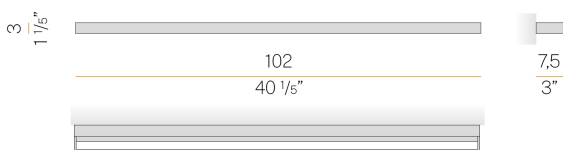

Technical drawing