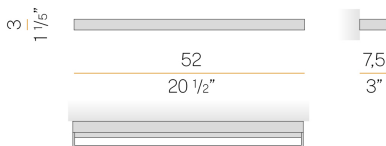

PANZERI

Zero Line

24V DC 24V

A036U02.050.0510

black

Spec sheet

CODE	A036U02.050.0510
SYSTEM POWER CONSUMPTION	12,2W
EFFICACY	53.33lm/W
LIGHT SOURCE	LED
COLOUR TEMPERATURE	2700K Ra>90
LIGHT DISTRIBUTION	diffused
POWER SUPPLY	24V DC
ELECTRICAL CONFIGURATION	24V
DRIVER	remote not included
NOMINAL LUMINOUS FLUX	1448lm
DELIVERED LUMEN OUTPUT	640lm
EFFICIENCY	44.2%
WEIGHT	2,03 lbs
PROTECTION DEGREE	IP20
COLOUR TOLLERANCES	SDCM 3
PACKING DIMENSIONS	3,9 x 32,7 x 2,0 in

Ceiling or wall lighting fixture for interiors, with direct and indirect light emission. Pickled sheet metal structure in white, bronze or mat brass polyacrylic paint, or with gold leaf coating, or in polished stainless steel. Specular aluminium reflector. Cover in brass with white, bronze or mat brass polyacrylic paint, or with gold leaf coating, or with galvanic chrome plating. Extruded polycarbonate diffuser with opaline finish.

Technical drawing

Application