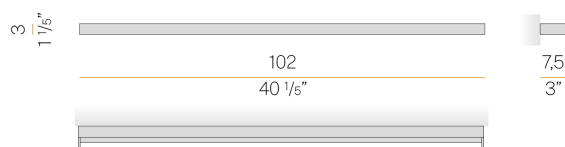

PANZERI

Zero Line

24V DC 24V

A036U02.100.0510

black

Spec sheet

CODE	A036U02.100.0510
SYSTEM POWER CONSUMPTION	22,2W
EFFICACY	58,18lm/W
LIGHT SOURCE	LED
COLOUR TEMPERATURE	2700K Ra>90
LIGHT DISTRIBUTION	diffused
POWER SUPPLY	24V DC
ELECTRICAL CONFIGURATION	24V
DRIVER	remote not included
NOMINAL LUMINOUS FLUX	2896lm
DELIVERED LUMEN OUTPUT	1280lm
EFFICIENCY	44,2%
WEIGHT	3,48 lbs
PROTECTION DEGREE	IP20
COLOUR TOLLERANCES	SDCM 3
PACKING DIMENSIONS	3,9 x 41,3 x 2,0 in

Ceiling or wall lighting fixture for interiors, with direct and indirect light emission. Pickled sheet metal structure in white, bronze or mat brass polyacrylic paint, or with gold leaf coating, or in polished stainless steel. Specular aluminium reflector. Cover in brass with white, bronze or mat brass polyacrylic paint, or with gold leaf coating, or with galvanic chrome plating. Extruded polycarbonate diffuser with opaline finish.

Technical drawing

Application