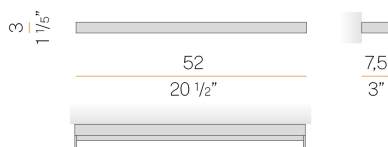

PANZERI

Zero Line

24V DC 24V

A036U17.050.0510

Spec sheet

CODE	A036U17.050.0510
SYSTEM POWER CONSUMPTION	12,2W
EFFICACY	53.33lm/W
LIGHT SOURCE	LED
COLOUR TEMPERATURE	2700K Ra>90
LIGHT DISTRIBUTION	diffused
POWER SUPPLY	24V DC
ELECTRICAL CONFIGURATION	24V
DRIVER	remote not included
NOMINAL LUMINOUS FLUX	1448lm
DELIVERED LUMEN OUTPUT	640lm
EFFICIENCY	44.2%
WEIGHT	2,03 lbs
PROTECTION DEGREE	IP20
COLOUR TOLLERANCES	SDCM 3
PACKING DIMENSIONS	3,9 x 32,7 x 2,0 in

Ceiling or wall lighting fixture for interiors, with direct and indirect light emission. Pickled sheet metal structure in white, bronze or mat brass polyacrylic paint, or with gold leaf coating, or in polished stainless steel. Specular aluminium reflector. Cover in brass with white, bronze or mat brass polyacrylic paint, or with gold leaf coating, or with galvanic chrome plating. Extruded polycarbonate diffuser with opaline finish.

Technical drawing

Application