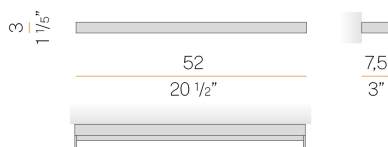

PANZERI

Zero Line

24V DC 24V

A036U19.050.0510

mat brass

Spec sheet

CODE	A036U19.050.0510
SYSTEM POWER CONSUMPTION	12,2W
EFFICACY	53.33lm/W
LIGHT SOURCE	LED
COLOUR TEMPERATURE	2700K Ra>90
LIGHT DISTRIBUTION	diffused
POWER SUPPLY	24V DC
ELECTRICAL CONFIGURATION	24V
DRIVER	remote not included
NOMINAL LUMINOUS FLUX	1448lm
DELIVERED LUMEN OUTPUT	640lm
EFFICIENCY	44.2%
WEIGHT	2,03 lbs
PROTECTION DEGREE	IP20
COLOUR TOLLERANCES	SDCM 3
PACKING DIMENSIONS	3,9 x 32,7 x 2,0 in

Ceiling or wall lighting fixture for interiors, with direct and indirect light emission. Pickled sheet metal structure in white, bronze or mat brass polyacrylic paint, or with gold leaf coating, or in polished stainless steel. Specular aluminium reflector. Cover in brass with white, bronze or mat brass polyacrylic paint, or with gold leaf coating, or with galvanic chrome plating. Extruded polycarbonate diffuser with opaline finish.

Technical drawing

Application