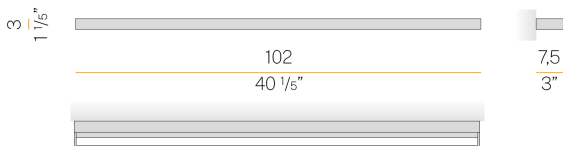

PANZERI

Zero Line

24V DC 24V

A036U19.100.0510

mat brass

Spec sheet

CODE	A036U19.100.0510
SYSTEM POWER CONSUMPTION	22,2W
EFFICACY	58,18lm/W
LIGHT SOURCE	LED
COLOUR TEMPERATURE	2700K Ra>90
LIGHT DISTRIBUTION	diffused
POWER SUPPLY	24V DC
ELECTRICAL CONFIGURATION	24V
DRIVER	remote not included
NOMINAL LUMINOUS FLUX	2896lm
DELIVERED LUMEN OUTPUT	1280lm
EFFICIENCY	44,2%
WEIGHT	3,48 lbs
PROTECTION DEGREE	IP20
COLOUR TOLLERANCES	SDCM 3
PACKING DIMENSIONS	3,9 x 41,3 x 2,0 in

Ceiling or wall lighting fixture for interiors, with direct and indirect light emission. Pickled sheet metal structure in white, bronze or mat brass polyacrylic paint, or with gold leaf coating, or in polished stainless steel. Specular aluminium reflector. Cover in brass with white, bronze or mat brass polyacrylic paint, or with gold leaf coating, or with galvanic chrome plating. Extruded polycarbonate diffuser with opaline finish.

Technical drawing

Application