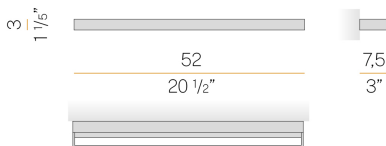

PANZERI

Zero Line

24V DC 24V

A036U21.050.0510

Spec sheet

CODE	A036U21.050.0510
SYSTEM POWER CONSUMPTION	12,2W
EFFICACY	53.33lm/W
LIGHT SOURCE	LED
COLOUR TEMPERATURE	2700K Ra>90
LIGHT DISTRIBUTION	diffused
POWER SUPPLY	24V DC
ELECTRICAL CONFIGURATION	24V
DRIVER	remote not included
NOMINAL LUMINOUS FLUX	1448lm
DELIVERED LUMEN OUTPUT	640lm
EFFICIENCY	44.2%
WEIGHT	2,03 lbs
PROTECTION DEGREE	IP20
COLOUR TOLLERANCES	SDCM 3
PACKING DIMENSIONS	3,9 x 32,7 x 2,0 in

Ceiling or wall lighting fixture for interiors, with direct and indirect light emission. Pickled sheet metal structure in white, bronze or mat brass polyacrylic paint, or with gold leaf coating, or in polished stainless steel. Specular aluminium reflector. Cover in brass with white, bronze or mat brass polyacrylic paint, or with gold leaf coating, or with galvanic chrome plating. Extruded polycarbonate diffuser with opaline finish.

Technical drawing

Application