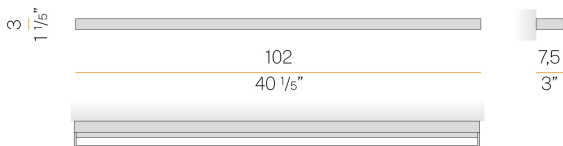

PANZERI

Zero Line

24V DC 24V

A036U21.100.0510

Spec sheet

CODE	A036U21.100.0510
SYSTEM POWER CONSUMPTION	22,2W
EFFICACY	58,18lm/W
LIGHT SOURCE	LED
COLOUR TEMPERATURE	2700K Ra>90
LIGHT DISTRIBUTION	diffused
POWER SUPPLY	24V DC
ELECTRICAL CONFIGURATION	24V
DRIVER	remote not included
NOMINAL LUMINOUS FLUX	2896lm
DELIVERED LUMEN OUTPUT	1280lm
EFFICIENCY	44,2%
WEIGHT	3,48 lbs
PROTECTION DEGREE	IP20
COLOUR TOLLERANCES	SDCM 3
PACKING DIMENSIONS	3,9 x 41,3 x 2,0 in

Ceiling or wall lighting fixture for interiors, with direct and indirect light emission. Pickled sheet metal structure in white, bronze or mat brass polyacrylic paint, or with gold leaf coating, or in polished stainless steel. Specular aluminium reflector. Cover in brass with white, bronze or mat brass polyacrylic paint, or with gold leaf coating, or with galvanic chrome plating. Extruded polycarbonate diffuser with opaline finish.

Technical drawing

Application