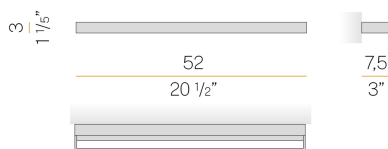

PANZERI

Zero Line

24V DC 24V

A036U22.050.0510

Spec sheet

CODE	A036U22.050.0510
SYSTEM POWER CONSUMPTION	12,2W
EFFICACY	65.5lm/W
LIGHT SOURCE	LED
COLOUR TEMPERATURE	2700K Ra>90
LIGHT DISTRIBUTION	diffused
POWER SUPPLY	24V DC
ELECTRICAL CONFIGURATION	24V
DRIVER	remote not included
NOMINAL LUMINOUS FLUX	1448lm
DELIVERED LUMEN OUTPUT	786lm
EFFICIENCY	54.3%
WEIGHT	2,03 lbs
PROTECTION DEGREE	IP20
COLOUR TOLLERANCES	SDCM 3
PACKING DIMENSIONS	3,9 x 32,7 x 2,0 in

Ceiling or wall lighting fixture for interiors, with direct and indirect light emission. Pickled sheet metal structure in white, bronze or mat brass polyacrylic paint, or with gold leaf coating, or in polished stainless steel. Specular aluminium reflector. Cover in brass with white, bronze or mat brass polyacrylic paint, or with gold leaf coating, or with galvanic chrome plating. Extruded polycarbonate diffuser with opaline finish.

Technical drawing

Application