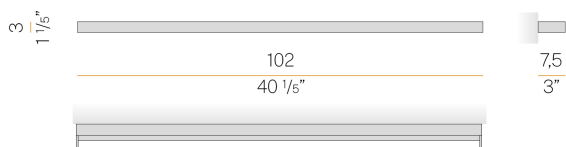

PANZERI

Zero Line

24V DC 24V

A036U22.100.0510

Spec sheet

CODE	A036U22.100.0510
SYSTEM POWER CONSUMPTION	22,2W
EFFICACY	71,45lm/W
LIGHT SOURCE	LED
COLOUR TEMPERATURE	2700K Ra>90
LIGHT DISTRIBUTION	diffused
POWER SUPPLY	24V DC
ELECTRICAL CONFIGURATION	24V
DRIVER	remote not included
NOMINAL LUMINOUS FLUX	2896lm
DELIVERED LUMEN OUTPUT	1572lm
EFFICIENCY	54,3%
WEIGHT	3,48 lbs
PROTECTION DEGREE	IP20
COLOUR TOLLERANCES	SDCM 3
PACKING DIMENSIONS	3,9 x 41,3 x 2,0 in

Ceiling or wall lighting fixture for interiors, with direct and indirect light emission. Pickled sheet metal structure in white, bronze or mat brass polyacrylic paint, or with gold leaf coating, or in polished stainless steel. Specular aluminium reflector. Cover in brass with white, bronze or mat brass polyacrylic paint, or with gold leaf coating, or with galvanic chrome plating. Extruded polycarbonate diffuser with opaline finish.

Technical drawing

Application