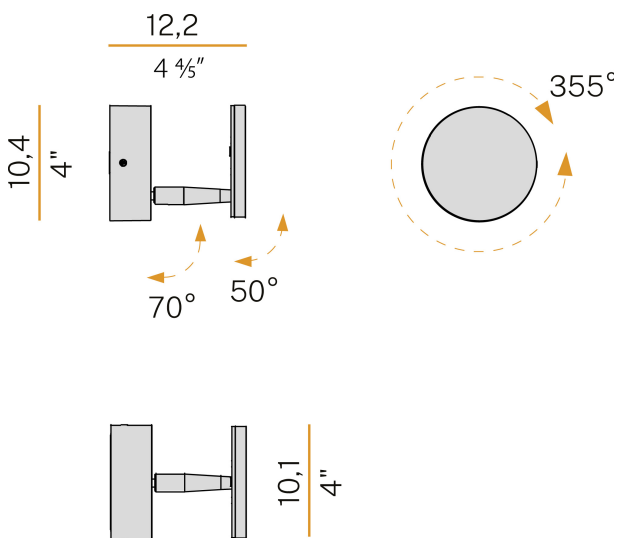

PANZERI

Bella

120V AC dimmable
A052U01.011.0509

● white

Spec sheet

CODE	A052U01.011.0509
SYSTEM POWER CONSUMPTION	6,5W
EFFICACY	64.67lm/W
LIGHT SOURCE	LED
LIGHT SOURCE LIFETIME	L80 (B10) 70.000h
COLOUR TEMPERATURE	2700K Ra>90
LIGHT DISTRIBUTION	adjustable
POWER SUPPLY	120V AC
FREQUENCY	60Hz
ELECTRICAL CONFIGURATION	dimmable
DRIVER	integrated included
NOMINAL LUMINOUS FLUX	460lm
DELIVERED LUMEN OUTPUT	388lm
EFFICIENCY	84.3%
WEIGHT	1,22 lbs
PROTECTION DEGREE	IP20
COLOUR TOLLERANCES	SDCM 3
PACKING DIMENSIONS	4,7 x 9,5 x 5,1 in

Ceiling or wall lighting fixture for interiors, with swivelling light beam.
Galvanized sheet metal ceiling or wall bracket.
Die-cast aluminium wall plate in white, black, bronze, mat brass or titanium polyacrylic paint.
Turned brass joints in polyacrylic paint.
Die-cast aluminium structure in polyacrylic paint.
Die-cast aluminium head rotating on three axes in polyacrylic paint.
Modelled acrylic diffuser with mat finish.
Aluminium closing disk in polyacrylic paint.
Push-button to adjust luminosity according to 5 levels of visual comfort.

Technical drawing

Application

Polar diagram