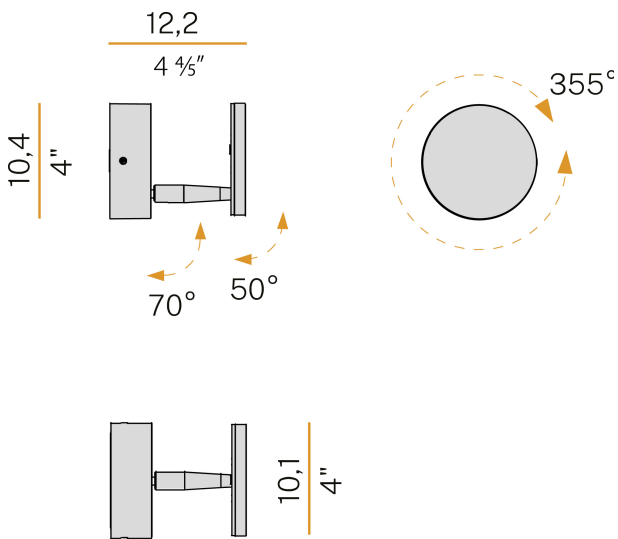

PANZERI

Bella

120V AC 120V ON-OFF
A052U01.011.0550

● white

Spec sheet

CODE	A052U01.011.0550
SYSTEM POWER CONSUMPTION	5W
EFFICACY	77.6lm/W
LIGHT SOURCE	LED
LIGHT SOURCE LIFETIME	L80 (B10) 70.000h
COLOUR TEMPERATURE	2700K Ra>90
LIGHT DISTRIBUTION	adjustable
POWER SUPPLY	120V AC
FREQUENCY	50/60Hz
ELECTRICAL CONFIGURATION	120V ON-OFF
DRIVER	integrated included
NOMINAL LUMINOUS FLUX	460lm
DELIVERED LUMEN OUTPUT	388lm
EFFICIENCY	84.3%
WEIGHT	0,56 Kg
PROTECTION DEGREE	IP20
COLOUR TOLLERANCES	SDCM 3
PACKING DIMENSIONS	12,0 x 24,0 x 13,0 cm

Ceiling or wall lighting fixture for interiors, with swivelling light beam.
Galvanized sheet metal ceiling or wall bracket.
Die-cast aluminium wall plate in white, black, bronze, mat brass or titanium polyacrylic paint.
Turned brass joints in polyacrylic paint.
Die-cast aluminium structure in polyacrylic paint.
Die-cast aluminium head rotating on three axes in polyacrylic paint.
Modelled acrylic diffuser with mat finish.
Aluminium closing disk in polyacrylic paint.
Push-button to adjust luminosity according to 5 levels of visual comfort.

Technical drawing