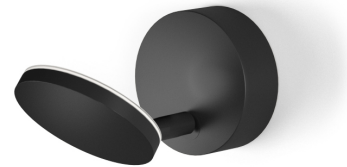

PANZERI

Bella

120V AC dimmable
A052U02.011.0509

 black

Spec sheet

CODE	A052U02.011.0509
SYSTEM POWER CONSUMPTION	6,5W
EFFICACY	64.67lm/W
LIGHT SOURCE	LED
LIGHT SOURCE LIFETIME	L80 (B10) 70.000h
COLOUR TEMPERATURE	2700K Ra>90
LIGHT DISTRIBUTION	adjustable
POWER SUPPLY	120V AC
FREQUENCY	60Hz
ELECTRICAL CONFIGURATION	dimmable
DRIVER	integrated included
NOMINAL LUMINOUS FLUX	460lm
DELIVERED LUMEN OUTPUT	388lm
EFFICIENCY	84.3%
WEIGHT	1,22 lbs
PROTECTION DEGREE	IP20
COLOUR TOLLERANCES	SDCM 3
PACKING DIMENSIONS	4,7 x 9,5 x 5,1 in

Ceiling or wall lighting fixture for interiors, with swivelling light beam.
Galvanized sheet metal ceiling or wall bracket.
Die-cast aluminium wall plate in white, black, bronze, mat brass or titanium polyacrylic paint.
Turned brass joints in polyacrylic paint.
Die-cast aluminium structure in polyacrylic paint.
Die-cast aluminium head rotating on three axes in polyacrylic paint.
Modelled acrylic diffuser with mat finish.
Aluminium closing disk in polyacrylic paint.
Push-button to adjust luminosity according to 5 levels of visual comfort.