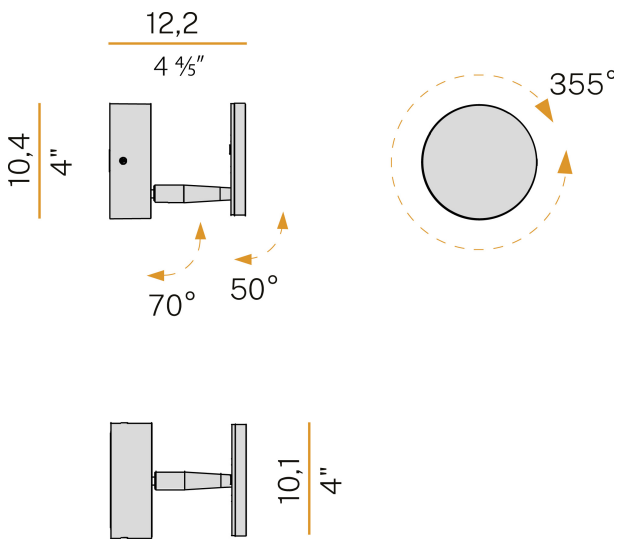

PANZERI

Bella

120V AC dimmable
A052U02.011.0509

 black

Spec sheet

CODE	A052U02.011.0509
SYSTEM POWER CONSUMPTION	6,5W
EFFICACY	64.67lm/W
LIGHT SOURCE	LED
LIGHT SOURCE LIFETIME	L80 (B10) 70.000h
COLOUR TEMPERATURE	2700K Ra>90
LIGHT DISTRIBUTION	adjustable
POWER SUPPLY	120V AC
FREQUENCY	60Hz
ELECTRICAL CONFIGURATION	dimmable
DRIVER	integrated included
NOMINAL LUMINOUS FLUX	460lm
DELIVERED LUMEN OUTPUT	388lm
EFFICIENCY	84.3%
WEIGHT	1,22 lbs
PROTECTION DEGREE	IP20
COLOUR TOLLERANCES	SDCM 3
PACKING DIMENSIONS	4,7 x 9,5 x 5,1 in

Ceiling or wall lighting fixture for interiors, with swivelling light beam.
Galvanized sheet metal ceiling or wall bracket.
Die-cast aluminium wall plate in white, black, bronze, mat brass or titanium polyacrylic paint.
Turned brass joints in polyacrylic paint.
Die-cast aluminium structure in polyacrylic paint.
Die-cast aluminium head rotating on three axes in polyacrylic paint.
Modelled acrylic diffuser with mat finish.
Aluminium closing disk in polyacrylic paint.
Push-button to adjust luminosity according to 5 levels of visual comfort.

Technical drawing

Application

Polar diagram