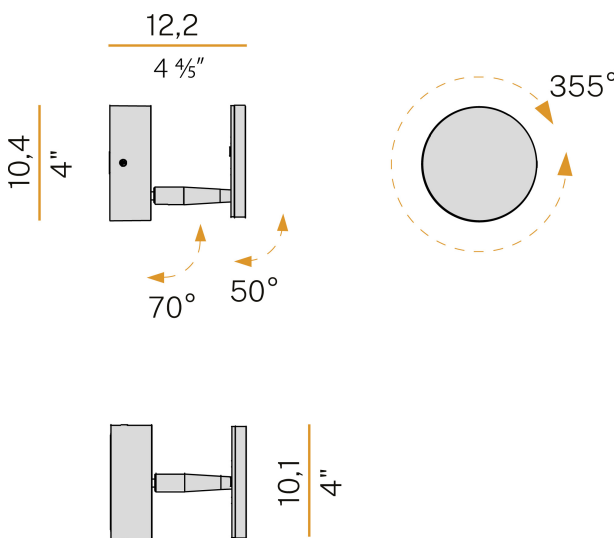

PANZERI

Bella

120V AC 120V ON-OFF
A052U02.011.0550

Spec sheet

CODE	A052U02.011.0550
SYSTEM POWER CONSUMPTION	5W
EFFICACY	77.6lm/W
LIGHT SOURCE	LED
LIGHT SOURCE LIFETIME	L80 (B10) 70.000h
COLOUR TEMPERATURE	2700K Ra>90
LIGHT DISTRIBUTION	adjustable
POWER SUPPLY	120V AC
FREQUENCY	50/60Hz
ELECTRICAL CONFIGURATION	120V ON-OFF
DRIVER	integrated included
NOMINAL LUMINOUS FLUX	460lm
DELIVERED LUMEN OUTPUT	388lm
EFFICIENCY	84.3%
WEIGHT	0,56 Kg
PROTECTION DEGREE	IP20
COLOUR TOLLERANCES	SDCM 3
PACKING DIMENSIONS	12,0 x 24,0 x 13,0 cm

Ceiling or wall lighting fixture for interiors, with swivelling light beam.
Galvanized sheet metal ceiling or wall bracket.
Die-cast aluminium wall plate in white, black, bronze, mat brass or titanium polyacrylic paint.
Turned brass joints in polyacrylic paint.
Die-cast aluminium structure in polyacrylic paint.
Die-cast aluminium head rotating on three axes in polyacrylic paint.
Modelled acrylic diffuser with mat finish.
Aluminium closing disk in polyacrylic paint.
Push-button to adjust luminosity according to 5 levels of visual comfort.

Technical drawing

Application

Polar diagram