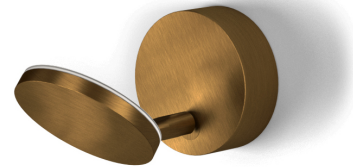

PANZERI

Bella

120V AC dimmable
A052U17.011.0509

Spec sheet

CODE	A052U17.011.0509
SYSTEM POWER CONSUMPTION	6,5W
EFFICACY	64.67lm/W
LIGHT SOURCE	LED
LIGHT SOURCE LIFETIME	L80 (B10) 70.000h
COLOUR TEMPERATURE	2700K Ra>90
LIGHT DISTRIBUTION	adjustable
POWER SUPPLY	120V AC
FREQUENCY	60Hz
ELECTRICAL CONFIGURATION	dimmable
DRIVER	integrated included
NOMINAL LUMINOUS FLUX	460lm
DELIVERED LUMEN OUTPUT	388lm
EFFICIENCY	84.3%
WEIGHT	1,22 lbs
PROTECTION DEGREE	IP20
COLOUR TOLLERANCES	SDCM 3
PACKING DIMENSIONS	4,7 x 9,5 x 5,1 in

Ceiling or wall lighting fixture for interiors, with swivelling light beam.
Galvanized sheet metal ceiling or wall bracket.
Die-cast aluminium wall plate in white, black, bronze, mat brass or titanium polyacrylic paint.
Turned brass joints in polyacrylic paint.
Die-cast aluminium structure in polyacrylic paint.
Die-cast aluminium head rotating on three axes in polyacrylic paint.
Modelled acrylic diffuser with mat finish.
Aluminium closing disk in polyacrylic paint.
Push-button to adjust luminosity according to 5 levels of visual comfort.