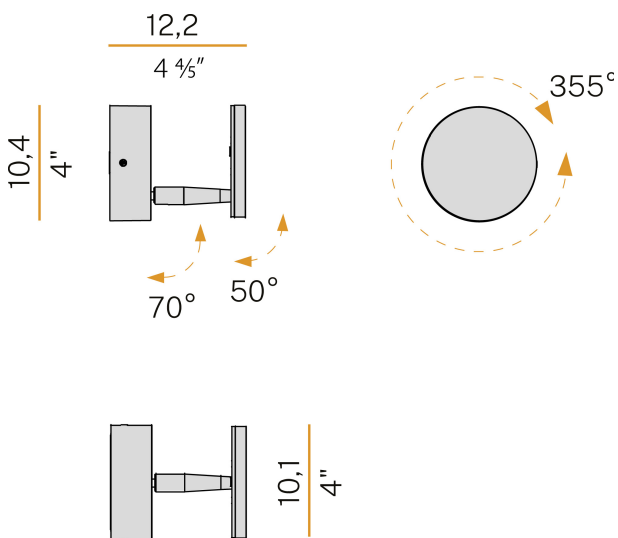

PANZERI

Bella

120V AC dimmable
A052U17.011.0509

Spec sheet

CODE	A052U17.011.0509
SYSTEM POWER CONSUMPTION	6,5W
EFFICACY	64.67lm/W
LIGHT SOURCE	LED
LIGHT SOURCE LIFETIME	L80 (B10) 70.000h
COLOUR TEMPERATURE	2700K Ra>90
LIGHT DISTRIBUTION	adjustable
POWER SUPPLY	120V AC
FREQUENCY	60Hz
ELECTRICAL CONFIGURATION	dimmable
DRIVER	integrated included
NOMINAL LUMINOUS FLUX	460lm
DELIVERED LUMEN OUTPUT	388lm
EFFICIENCY	84.3%
WEIGHT	1,22 lbs
PROTECTION DEGREE	IP20
COLOUR TOLLERANCES	SDCM 3
PACKING DIMENSIONS	4,7 x 9,5 x 5,1 in

Ceiling or wall lighting fixture for interiors, with swivelling light beam.
Galvanized sheet metal ceiling or wall bracket.
Die-cast aluminium wall plate in white, black, bronze, mat brass or titanium polyacrylic paint.
Turned brass joints in polyacrylic paint.
Die-cast aluminium structure in polyacrylic paint.
Die-cast aluminium head rotating on three axes in polyacrylic paint.
Modelled acrylic diffuser with mat finish.
Aluminium closing disk in polyacrylic paint.
Push-button to adjust luminosity according to 5 levels of visual comfort.

Technical drawing

Application

Polar diagram