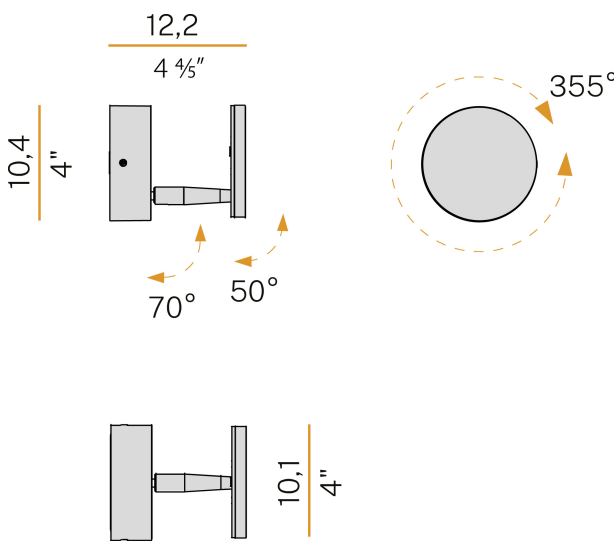

PANZERI

Bella

120V AC 120V ON-OFF
A052U17.011.0550

Spec sheet

CODE	A052U17.011.0550
SYSTEM POWER CONSUMPTION	5W
EFFICACY	77.6lm/W
LIGHT SOURCE	LED
LIGHT SOURCE LIFETIME	L80 (B10) 70.000h
COLOUR TEMPERATURE	2700K Ra>90
LIGHT DISTRIBUTION	adjustable
POWER SUPPLY	120V AC
FREQUENCY	50/60Hz
ELECTRICAL CONFIGURATION	120V ON-OFF
DRIVER	integrated included
NOMINAL LUMINOUS FLUX	460lm
DELIVERED LUMEN OUTPUT	388lm
EFFICIENCY	84.3%
WEIGHT	0,56 Kg
PROTECTION DEGREE	IP20
COLOUR TOLLERANCES	SDCM 3
PACKING DIMENSIONS	12,0 x 24,0 x 13,0 cm

Ceiling or wall lighting fixture for interiors, with swivelling light beam.
Galvanized sheet metal ceiling or wall bracket.
Die-cast aluminium wall plate in white, black, bronze, mat brass or titanium polyacrylic paint.
Turned brass joints in polyacrylic paint.
Die-cast aluminium structure in polyacrylic paint.
Die-cast aluminium head rotating on three axes in polyacrylic paint.
Modelled acrylic diffuser with mat finish.
Aluminium closing disk in polyacrylic paint.
Push-button to adjust luminosity according to 5 levels of visual comfort.

Technical drawing

Application

Polar diagram