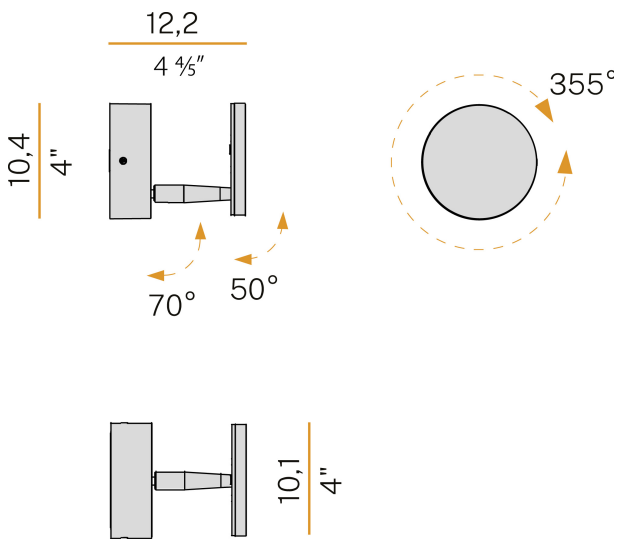

PANZERI

Bella

120V AC dimmable
A052U19.011.0509

 mat brass

Spec sheet

CODE	A052U19.011.0509
SYSTEM POWER CONSUMPTION	6,5W
EFFICACY	64.67lm/W
LIGHT SOURCE	LED
LIGHT SOURCE LIFETIME	L80 (B10) 70.000h
COLOUR TEMPERATURE	2700K Ra>90
LIGHT DISTRIBUTION	adjustable
POWER SUPPLY	120V AC
FREQUENCY	60Hz
ELECTRICAL CONFIGURATION	dimmable
DRIVER	integrated included
NOMINAL LUMINOUS FLUX	460lm
DELIVERED LUMEN OUTPUT	388lm
EFFICIENCY	84.3%
WEIGHT	1,22 lbs
PROTECTION DEGREE	IP20
COLOUR TOLLERANCES	SDCM 3
PACKING DIMENSIONS	4,7 x 9,5 x 5,1 in

Ceiling or wall lighting fixture for interiors, with swivelling light beam.
Galvanized sheet metal ceiling or wall bracket.
Die-cast aluminium wall plate in white, black, bronze, mat brass or titanium polyacrylic paint.
Turned brass joints in polyacrylic paint.
Die-cast aluminium structure in polyacrylic paint.
Die-cast aluminium head rotating on three axes in polyacrylic paint.
Modelled acrylic diffuser with mat finish.
Aluminium closing disk in polyacrylic paint.
Push-button to adjust luminosity according to 5 levels of visual comfort.

Technical drawing

Application

Polar diagram