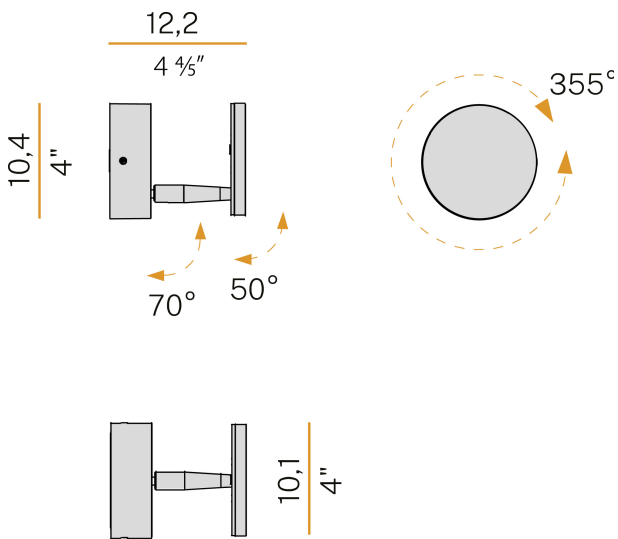

PANZERI

Bella

120V AC 120V ON-OFF
A052U19.011.0550

Spec sheet

CODE	A052U19.011.0550
SYSTEM POWER CONSUMPTION	5W
EFFICACY	77.6lm/W
LIGHT SOURCE	LED
LIGHT SOURCE LIFETIME	L80 (B10) 70.000h
COLOUR TEMPERATURE	2700K Ra>90
LIGHT DISTRIBUTION	adjustable
POWER SUPPLY	120V AC
FREQUENCY	50/60Hz
ELECTRICAL CONFIGURATION	120V ON-OFF
DRIVER	integrated included
NOMINAL LUMINOUS FLUX	460lm
DELIVERED LUMEN OUTPUT	388lm
EFFICIENCY	84.3%
WEIGHT	0,56 Kg
PROTECTION DEGREE	IP20
COLOUR TOLLERANCES	SDCM 3
PACKING DIMENSIONS	12,0 x 24,0 x 13,0 cm

Ceiling or wall lighting fixture for interiors, with swivelling light beam.
Galvanized sheet metal ceiling or wall bracket.
Die-cast aluminium wall plate in white, black, bronze, mat brass or titanium polyacrylic paint.
Turned brass joints in polyacrylic paint.
Die-cast aluminium structure in polyacrylic paint.
Die-cast aluminium head rotating on three axes in polyacrylic paint.
Modelled acrylic diffuser with mat finish.
Aluminium closing disk in polyacrylic paint.
Push-button to adjust luminosity according to 5 levels of visual comfort.

Technical drawing