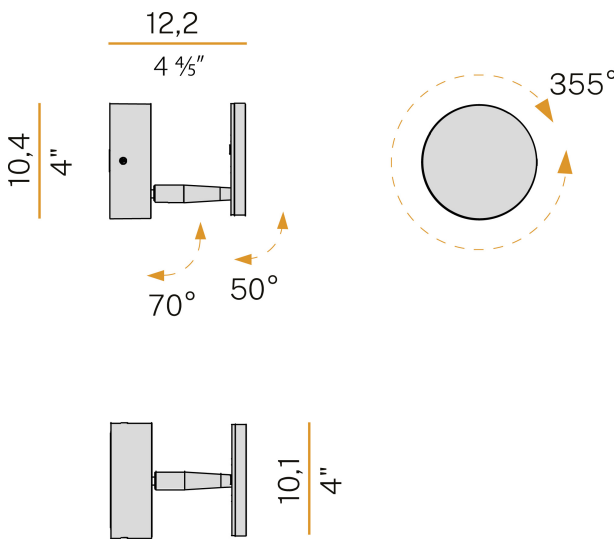

PANZERI

Bella

120V AC dimmable
A052U30.011.0509

titanium

Spec sheet

CODE	A052U30.011.0509
SYSTEM POWER CONSUMPTION	6,5W
EFFICACY	64.67lm/W
LIGHT SOURCE	LED
LIGHT SOURCE LIFETIME	L80 (B10) 70.000h
COLOUR TEMPERATURE	2700K Ra>90
LIGHT DISTRIBUTION	adjustable
POWER SUPPLY	120V AC
FREQUENCY	60Hz
ELECTRICAL CONFIGURATION	dimmable
DRIVER	integrated included
NOMINAL LUMINOUS FLUX	460lm
DELIVERED LUMEN OUTPUT	388lm
EFFICIENCY	84.3%
WEIGHT	1,22 lbs
PROTECTION DEGREE	IP20
COLOUR TOLLERANCES	SDCM 3
PACKING DIMENSIONS	4,7 x 9,5 x 5,1 in

Ceiling or wall lighting fixture for interiors, with swivelling light beam.
Galvanized sheet metal ceiling or wall bracket.
Die-cast aluminium wall plate in white, black, bronze, mat brass or titanium polyacrylic paint.
Turned brass joints in polyacrylic paint.
Die-cast aluminium structure in polyacrylic paint.
Die-cast aluminium head rotating on three axes in polyacrylic paint.
Modelled acrylic diffuser with mat finish.
Aluminium closing disk in polyacrylic paint.
Push-button to adjust luminosity according to 5 levels of visual comfort.

Technical drawing

Application

Polar diagram