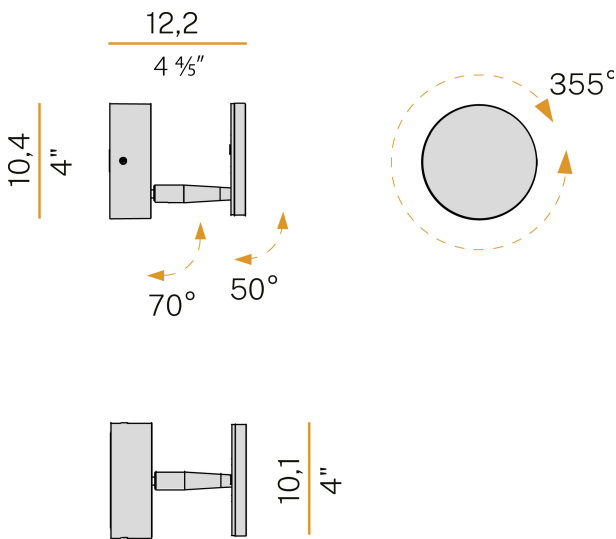

PANZERI

Bella

120V AC 120V ON-OFF
A052U30.011.0550

titanium

Spec sheet

CODE	A052U30.011.0550
SYSTEM POWER CONSUMPTION	5W
EFFICACY	77.6lm/W
LIGHT SOURCE	LED
LIGHT SOURCE LIFETIME	L80 (B10) 70.000h
COLOUR TEMPERATURE	2700K Ra>90
LIGHT DISTRIBUTION	adjustable
POWER SUPPLY	120V AC
FREQUENCY	50/60Hz
ELECTRICAL CONFIGURATION	120V ON-OFF
DRIVER	integrated included
NOMINAL LUMINOUS FLUX	460lm
DELIVERED LUMEN OUTPUT	388lm
EFFICIENCY	84.3%
WEIGHT	0,56 Kg
PROTECTION DEGREE	IP20
COLOUR TOLLERANCES	SDCM 3
PACKING DIMENSIONS	12,0 x 24,0 x 13,0 cm

Ceiling or wall lighting fixture for interiors, with swivelling light beam.
Galvanized sheet metal ceiling or wall bracket.
Die-cast aluminium wall plate in white, black, bronze, mat brass or titanium polyacrylic paint.
Turned brass joints in polyacrylic paint.
Die-cast aluminium structure in polyacrylic paint.
Die-cast aluminium head rotating on three axes in polyacrylic paint.
Modelled acrylic diffuser with mat finish.
Aluminium closing disk in polyacrylic paint.
Push-button to adjust luminosity according to 5 levels of visual comfort.

Technical drawing