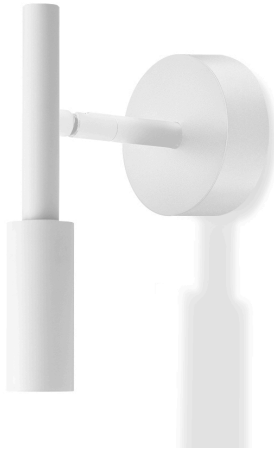

PANZERI

Tubino

120V AC 120V ON-OFF
A073U01.001.0550

● white

Spec sheet

CODE	A073U01.001.0550
SYSTEM POWER CONSUMPTION	6,5W
EFFICACY	56.5lm/W
LIGHT SOURCE	LED
LIGHT SOURCE LIFETIME	L70 (B50) 80.000h
COLOUR TEMPERATURE	2700K Ra>90
LIGHT DISTRIBUTION	adjustable
POWER SUPPLY	120V AC
FREQUENCY	60Hz
ELECTRICAL CONFIGURATION	120V ON-OFF
DRIVER	integrated included
NOMINAL LUMINOUS FLUX	475lm
DELIVERED LUMEN OUTPUT	339lm
EFFICIENCY	71.4%
WEIGHT	1,37 lbs
PROTECTION DEGREE	IP20
COLOUR TOLLERANCES	SDCM 3
PACKING DIMENSIONS	11,4 x 9,5 x 5,5 in

Ceiling or wall lighting fixture for interiors, with swivelling light beam.
Galvanized sheet metal ceiling or wall bracket.
Die-cast aluminium wall plate in white, champagne, mat black, bronze or titanium polyacrylic paint.
Turned brass joints in polyacrylic paint.
Turned aluminium structure in polyacrylic paint.
Turned aluminium head rotating on two axes in polyacrylic paint.
Modelled polycarbonate diffuser with opaline finish.
Turned brass end cap in polyacrylic paint.