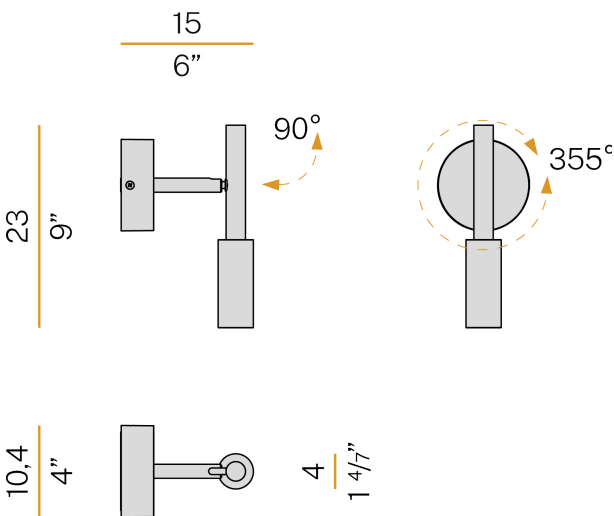

PANZERI

Tubino

120V AC 120V ON-OFF
A073U01.001.0550

● white

Spec sheet

CODE	A073U01.001.0550
SYSTEM POWER CONSUMPTION	6,5W
EFFICACY	56.5lm/W
LIGHT SOURCE	LED
LIGHT SOURCE LIFETIME	L70 (B50) 80.000h
COLOUR TEMPERATURE	2700K Ra>90
LIGHT DISTRIBUTION	adjustable
POWER SUPPLY	120V AC
FREQUENCY	60Hz
ELECTRICAL CONFIGURATION	120V ON-OFF
DRIVER	integrated included
NOMINAL LUMINOUS FLUX	475lm
DELIVERED LUMEN OUTPUT	339lm
EFFICIENCY	71.4%
WEIGHT	1,37 lbs
PROTECTION DEGREE	IP20
COLOUR TOLLERANCES	SDCM 3
PACKING DIMENSIONS	11,4 x 9,5 x 5,5 in

Ceiling or wall lighting fixture for interiors, with swivelling light beam.
Galvanized sheet metal ceiling or wall bracket.
Die-cast aluminium wall plate in white, champagne, mat black, bronze or titanium polyacrylic paint.
Turned brass joints in polyacrylic paint.
Turned aluminium structure in polyacrylic paint.
Turned aluminium head rotating on two axes in polyacrylic paint.
Modelled polycarbonate diffuser with opaline finish.
Turned brass end cap in polyacrylic paint.

Technical drawing

Application

Polar diagram