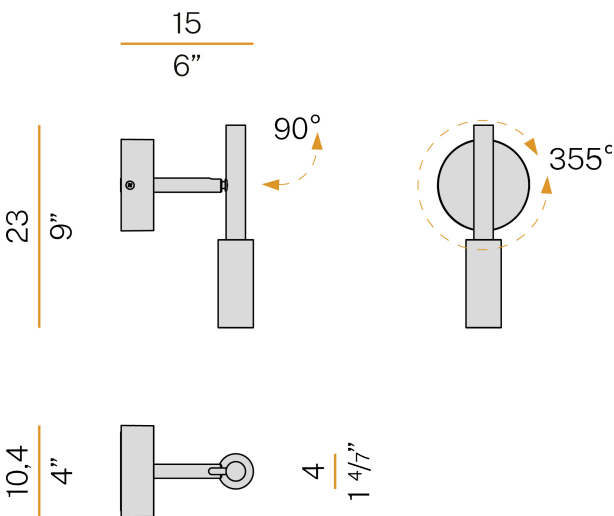

PANZERI

Tubino

120V AC 120V ON-OFF
A073U01.001.0550

● white

Spec sheet

CODE	A073U01.001.0550
SYSTEM POWER CONSUMPTION	6,5W
EFFICACY	56.5lm/W
LIGHT SOURCE	LED
LIGHT SOURCE LIFETIME	L70 (B50) 80.000h
COLOUR TEMPERATURE	2700K Ra>90
LIGHT DISTRIBUTION	adjustable
POWER SUPPLY	120V AC
FREQUENCY	50/60Hz
ELECTRICAL CONFIGURATION	120V ON-OFF
DRIVER	integrated included
NOMINAL LUMINOUS FLUX	475lm
DELIVERED LUMEN OUTPUT	339lm
EFFICIENCY	71.4%
WEIGHT	0,62 Kg
PROTECTION DEGREE	IP20
COLOUR TOLLERANCES	SDCM 3
PACKING DIMENSIONS	29,0 x 24,0 x 14,0 cm

Ceiling or wall lighting fixture for interiors, with swivelling light beam.
Galvanized sheet metal ceiling or wall bracket.
Die-cast aluminium wall plate in white, champagne, mat black, bronze or titanium polyacrylic paint.
Turned brass joints in polyacrylic paint.
Turned aluminium structure in polyacrylic paint.
Turned aluminium head rotating on two axes in polyacrylic paint.
Modelled polycarbonate diffuser with opaline finish.
Turned brass end cap in polyacrylic paint.

Technical drawing

Application

Polar diagram