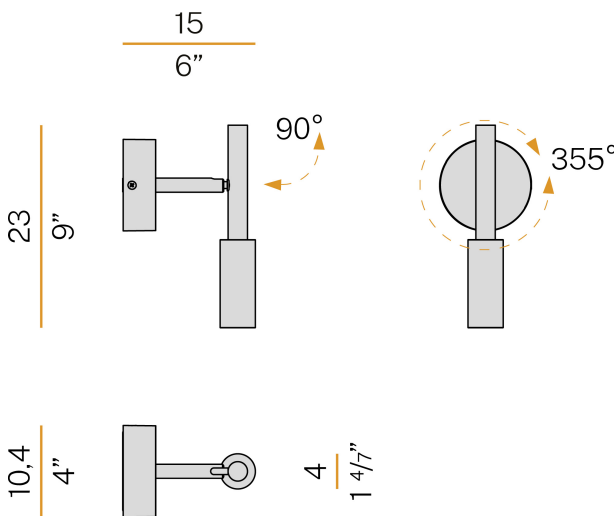

PANZERI

Tubino

120V AC 120V ON-OFF
A073U05.001.0550

 champagne

Spec sheet

CODE	A073U05.001.0550
SYSTEM POWER CONSUMPTION	6,5W
EFFICACY	56.5lm/W
LIGHT SOURCE	LED
LIGHT SOURCE LIFETIME	L70 (B50) 80.000h
COLOUR TEMPERATURE	2700K Ra>90
LIGHT DISTRIBUTION	adjustable
POWER SUPPLY	120V AC
FREQUENCY	50/60Hz
ELECTRICAL CONFIGURATION	120V ON-OFF
DRIVER	integrated included
NOMINAL LUMINOUS FLUX	475lm
DELIVERED LUMEN OUTPUT	339lm
EFFICIENCY	71.4%
WEIGHT	0,62 Kg
PROTECTION DEGREE	IP20
COLOUR TOLLERANCES	SDCM 3
PACKING DIMENSIONS	29,0 x 24,0 x 14,0 cm

Ceiling or wall lighting fixture for interiors, with swivelling light beam.
Galvanized sheet metal ceiling or wall bracket.
Die-cast aluminium wall plate in white, champagne, mat black, bronze or titanium polyacrylic paint.
Turned brass joints in polyacrylic paint.
Turned aluminium structure in polyacrylic paint.
Turned aluminium head rotating on two axes in polyacrylic paint.
Modelled polycarbonate diffuser with opaline finish.
Turned brass end cap in polyacrylic paint.

Technical drawing

Application

Polar diagram