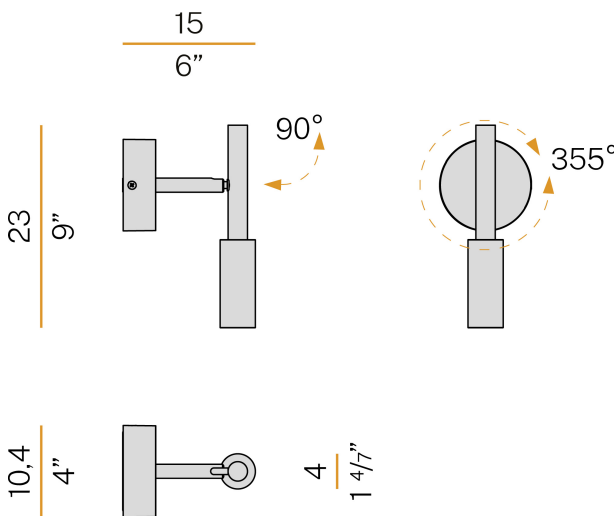

PANZERI

Tubino

120V AC 120V ON-OFF
A073U06.001.0550

Spec sheet

CODE	A073U06.001.0550
SYSTEM POWER CONSUMPTION	6,5W
EFFICACY	56.5lm/W
LIGHT SOURCE	LED
LIGHT SOURCE LIFETIME	L70 (B50) 80.000h
COLOUR TEMPERATURE	2700K Ra>90
LIGHT DISTRIBUTION	adjustable
POWER SUPPLY	120V AC
FREQUENCY	50/60Hz
ELECTRICAL CONFIGURATION	120V ON-OFF
DRIVER	integrated included
NOMINAL LUMINOUS FLUX	475lm
DELIVERED LUMEN OUTPUT	339lm
EFFICIENCY	71.4%
WEIGHT	0,62 Kg
PROTECTION DEGREE	IP20
COLOUR TOLLERANCES	SDCM 3
PACKING DIMENSIONS	29,0 x 24,0 x 14,0 cm

Ceiling or wall lighting fixture for interiors, with swivelling light beam.
Galvanized sheet metal ceiling or wall bracket.
Die-cast aluminium wall plate in white, champagne, mat black, bronze or titanium polyacrylic paint.
Turned brass joints in polyacrylic paint.
Turned aluminium structure in polyacrylic paint.
Turned aluminium head rotating on two axes in polyacrylic paint.
Modelled polycarbonate diffuser with opaline finish.
Turned brass end cap in polyacrylic paint.

Technical drawing

Application

Polar diagram