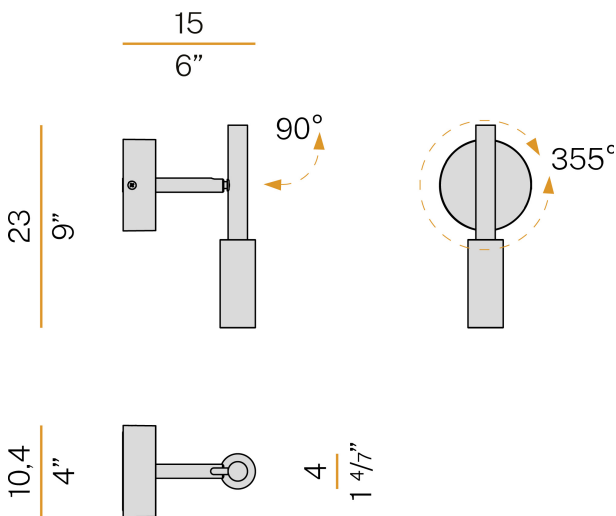

PANZERI

Tubino

120V AC 120V ON-OFF
A073U17.001.0550

Spec sheet

CODE	A073U17.001.0550
SYSTEM POWER CONSUMPTION	6,5W
EFFICACY	56.5lm/W
LIGHT SOURCE	LED
LIGHT SOURCE LIFETIME	L70 (B50) 80.000h
COLOUR TEMPERATURE	2700K Ra>90
LIGHT DISTRIBUTION	adjustable
POWER SUPPLY	120V AC
FREQUENCY	50/60Hz
ELECTRICAL CONFIGURATION	120V ON-OFF
DRIVER	integrated included
NOMINAL LUMINOUS FLUX	475lm
DELIVERED LUMEN OUTPUT	339lm
EFFICIENCY	71.4%
WEIGHT	0,62 Kg
PROTECTION DEGREE	IP20
COLOUR TOLLERANCES	SDCM 3
PACKING DIMENSIONS	29,0 x 24,0 x 14,0 cm

Ceiling or wall lighting fixture for interiors, with swivelling light beam.
Galvanized sheet metal ceiling or wall bracket.
Die-cast aluminium wall plate in white, champagne, mat black, bronze or titanium polyacrylic paint.
Turned brass joints in polyacrylic paint.
Turned aluminium structure in polyacrylic paint.
Turned aluminium head rotating on two axes in polyacrylic paint.
Modelled polycarbonate diffuser with opaline finish.
Turned brass end cap in polyacrylic paint.

Technical drawing

Application

Polar diagram