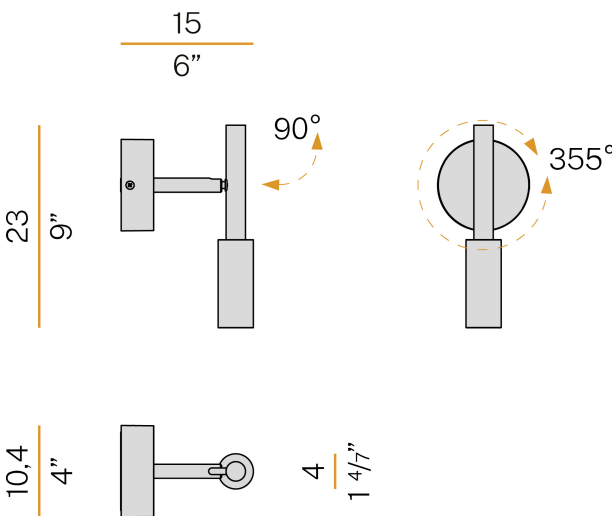

PANZERI

Tubino

120V AC 120V ON-OFF
A073U30.001.0550

titanium

Spec sheet

CODE	A073U30.001.0550
SYSTEM POWER CONSUMPTION	6,5W
EFFICACY	56.5lm/W
LIGHT SOURCE	LED
LIGHT SOURCE LIFETIME	L70 (B50) 80.000h
COLOUR TEMPERATURE	2700K Ra>90
LIGHT DISTRIBUTION	adjustable
POWER SUPPLY	120V AC
FREQUENCY	50/60Hz
ELECTRICAL CONFIGURATION	120V ON-OFF
DRIVER	integrated included
NOMINAL LUMINOUS FLUX	475lm
DELIVERED LUMEN OUTPUT	339lm
EFFICIENCY	71.4%
WEIGHT	0,62 Kg
PROTECTION DEGREE	IP20
COLOUR TOLLERANCES	SDCM 3
PACKING DIMENSIONS	29,0 x 24,0 x 14,0 cm

Ceiling or wall lighting fixture for interiors, with swivelling light beam.
Galvanized sheet metal ceiling or wall bracket.
Die-cast aluminium wall plate in white, champagne, mat black, bronze or titanium polyacrylic paint.
Turned brass joints in polyacrylic paint.
Turned aluminium structure in polyacrylic paint.
Turned aluminium head rotating on two axes in polyacrylic paint.
Modelled polycarbonate diffuser with opaline finish.
Turned brass end cap in polyacrylic paint.

Technical drawing

Application

Polar diagram