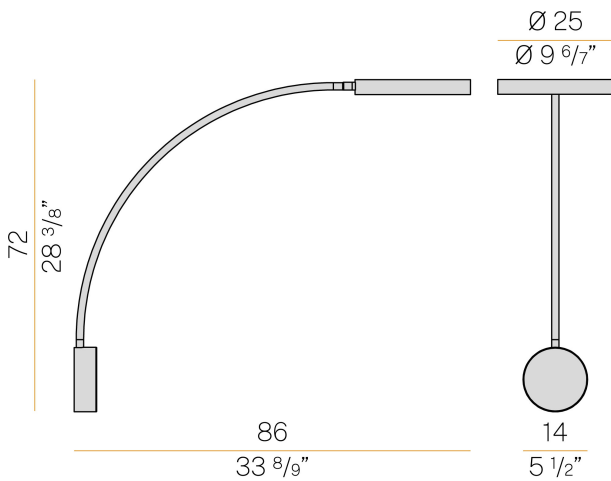

PANZERI

Dip

120V AC 120V-277V dimmable (0-10V)

A084U28.070.0553

 textured soft white

Spec sheet

CODE	A084U28.070.0553
SYSTEM POWER CONSUMPTION	18W
EFFICACY	107.28lm/W
LIGHT SOURCE	LED
COLOUR TEMPERATURE	2700K Ra>90
LIGHT DISTRIBUTION	diffused
POWER SUPPLY	120V AC
FREQUENCY	50/60Hz
ELECTRICAL CONFIGURATION	120V-277V dimmable (0-10V)
DRIVER	integrated included
NOMINAL LUMINOUS FLUX	3013lm
DELIVERED LUMEN OUTPUT	1931lm
EFFICIENCY	64.1%
WEIGHT	2,64 Kg
PROTECTION DEGREE	IP40
COLOUR TOLLERANCES	SDCM 3
PACKING DIMENSIONS	49,0 x 119,0 x 19,0 cm

Wall installation lighting fixture for interiors, with direct or indirect light emission. Power supply canopy with pickled sheet metal fixing bracket, deep-drawn sheet metal closing frame in polyacrylic paint. Calendered steel tube stem, with polyacrylic paint. Die-cast aluminum emitting head with polyacrylic paint in champagne, mat black, bronze and soft textured white finishes. UV technology screen-printed diffuser, made of opal polycarbonate, installed with magnetic coupling.

Technical drawing

Polar diagram