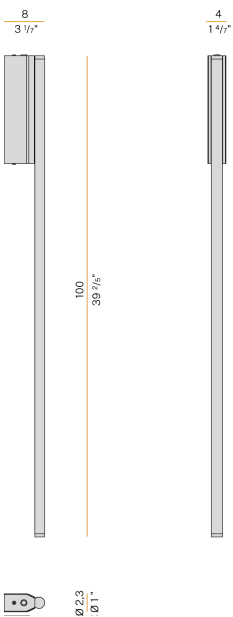

## Hilow Line

120V AC dimmable (0-10V)

A110U06.100.0553

### Spec sheet

CODE	A110U06.100.0553
SYSTEM POWER CONSUMPTION	17W
EFFICACY	59.88lm/W
LIGHT SOURCE	LED
LIGHT SOURCE LIFETIME	L70 (B10) 60.000h
COLOUR TEMPERATURE	2700K Ra>90
LIGHT DISTRIBUTION	diffused
POWER SUPPLY	120V AC
FREQUENCY	50/60Hz
ELECTRICAL CONFIGURATION	dimmable (0-10V)
DRIVER	integrated included
NOMINAL LUMINOUS FLUX	1512lm
DELIVERED LUMEN OUTPUT	1018lm
EFFICIENCY	67.3%
WEIGHT	2,56 lbs
PROTECTION DEGREE	IP20
COLOUR TOLLERANCES	SDCM 3
PACKING DIMENSIONS	4,7 x 41,7 x 2,8 in

### Technical drawing

### Polar diagram