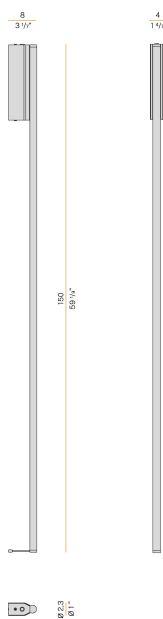

## Hilow Line

120V AC dimmable (0-10V)

A110U17.150.0553

### Spec sheet

CODE	A110U17.150.0553
SYSTEM POWER CONSUMPTION	27W
EFFICACY	62.8lm/W
LIGHT SOURCE	LED
LIGHT SOURCE LIFETIME	L70 (B10) 60.000h
COLOUR TEMPERATURE	2700K Ra>90
LIGHT DISTRIBUTION	diffused
POWER SUPPLY	120V AC
FREQUENCY	50/60Hz
ELECTRICAL CONFIGURATION	dimmable (0-10V)
DRIVER	integrated included
NOMINAL LUMINOUS FLUX	2520lm
DELIVERED LUMEN OUTPUT	1696lm
EFFICIENCY	67.3%
WEIGHT	2,98 lbs
PROTECTION DEGREE	IP20
COLOUR TOLLERANCES	SDCM 3
PACKING DIMENSIONS	4,7 x 63,0 x 2,8 in

### Technical drawing

### Polar diagram