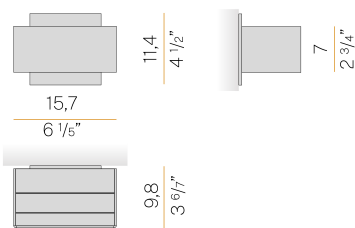

Technical drawing