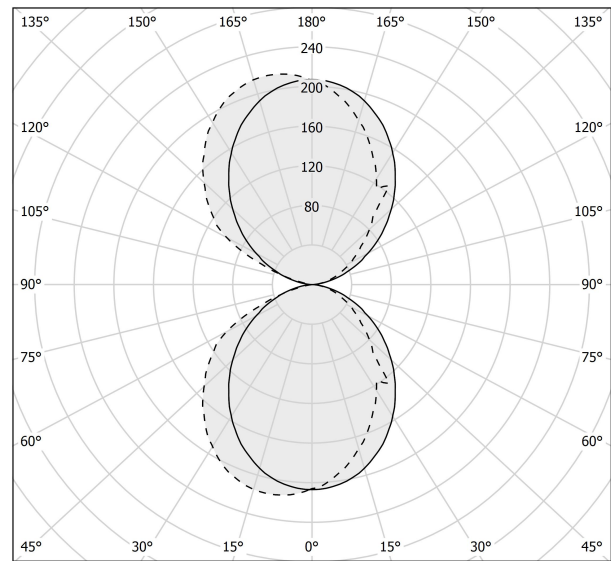

Polar diagram

cd/klm
— C0 - C180   - - - C90 - C270