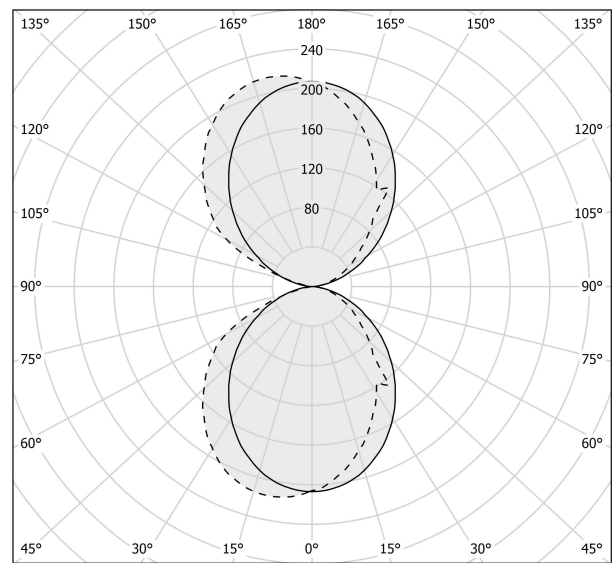

Polar diagram

cd/klm
— C0 - C180   - - - C90 - C270