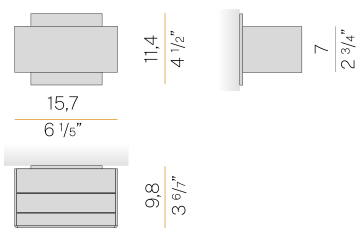

Technical drawing