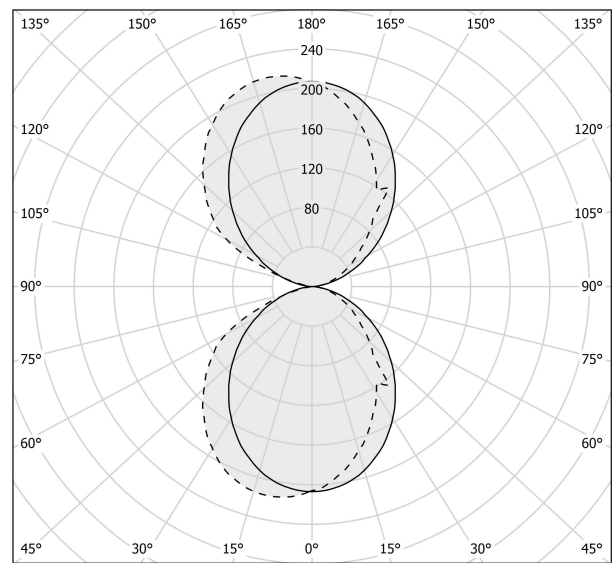

Polar diagram

cd/klm
—— C0 - C180   - - - C90 - C270