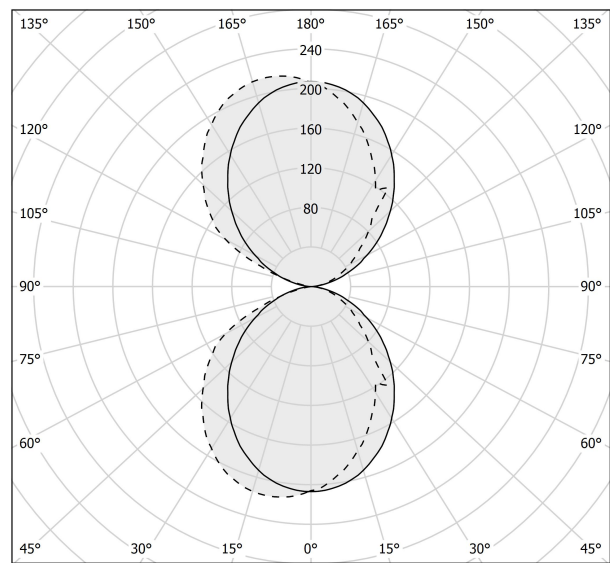

PANZERI

Toy S

120V AC 120V ON-OFF

A141U01.015.4650

● white

Spec sheet

CODE	A141U01.015.4650
SYSTEM POWER CONSUMPTION	10W
EFFICACY	67.7lm/W
LIGHT SOURCE	LED
COLOUR TEMPERATURE	3500K Ra>90
LIGHT DISTRIBUTION	diffused
POWER SUPPLY	120V AC
FREQUENCY	60Hz
ELECTRICAL CONFIGURATION	120V ON-OFF
DRIVER	integrated included
NOMINAL LUMINOUS FLUX	1200lm
DELIVERED LUMEN OUTPUT	677lm
EFFICIENCY	56.4%
WEIGHT	1,87 lbs
PROTECTION DEGREE	IP40
COLOUR TOLLERANCES	SDCM 3
PACKING DIMENSIONS	4,7 x 9,5 x 5,1 in

Technical drawing

Polar diagram

cd/klm
 — C0 - C180 - - - C90 - C270