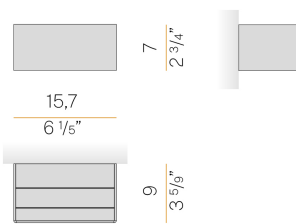

Technical drawing