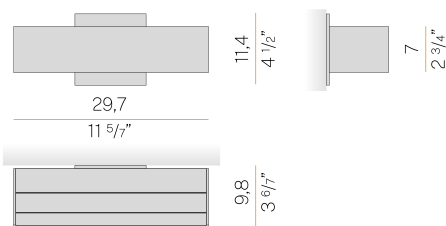

PANZERI

Toy S

120-277V AC dimmable (0-10V)

A141U01.030.0453

● white

Spec sheet

CODE	A141U01.030.0453
SYSTEM POWER CONSUMPTION	20W
EFFICACY	67.7lm/W
LIGHT SOURCE	LED
COLOUR TEMPERATURE	3000K Ra>90
LIGHT DISTRIBUTION	diffused
POWER SUPPLY	120-277V AC
FREQUENCY	60Hz
ELECTRICAL CONFIGURATION	dimmable (0-10V)
DRIVER	integrated included
NOMINAL LUMINOUS FLUX	2400lm
DELIVERED LUMEN OUTPUT	1354lm
EFFICIENCY	56.4%
WEIGHT	2.65 lbs
PROTECTION DEGREE	IP40
COLOUR TOLLERANCES	SDCM 3
PACKING DIMENSIONS	0.0 x 0.0 x 0.0 in

Technical drawing

Polar diagram

cd/klm
—— C0 - C180 - - - C90 - C270

Wall lighting fixture for interiors, with direct and indirect light emission.
Body in extruded aluminium and cover in pickled sheet steel, with white, black, bronze, mat brass or titanium polyacrylic paint.
Wall mounting bracket in bent steel sheet.
Opal polycarbonate diffuser screens.