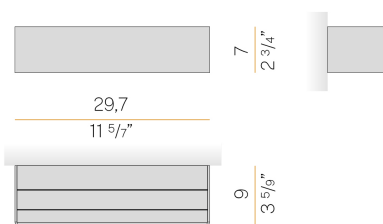

PANZERI

Toy S

120-277V AC dimmable (0-10V)

A141U01.030.0453

● white

Spec sheet

CODE	A141U01.030.0453
SYSTEM POWER CONSUMPTION	20W
EFFICACY	67.7lm/W
LIGHT SOURCE	LED
COLOUR TEMPERATURE	3000K Ra>90
LIGHT DISTRIBUTION	diffused
POWER SUPPLY	120-277V AC
FREQUENCY	60Hz
ELECTRICAL CONFIGURATION	dimmable (0-10V)
DRIVER	integrated included
NOMINAL LUMINOUS FLUX	2400lm
DELIVERED LUMEN OUTPUT	1354lm
EFFICIENCY	56.4%
WEIGHT	2.65 lbs
PROTECTION DEGREE	IP40
COLOUR TOLLERANCES	SDCM 3
PACKING DIMENSIONS	0.0 x 0.0 x 0.0 in

Wall lighting fixture for interiors, with direct and indirect light emission.
Body in extruded aluminium and cover in pickled sheet steel, with white, black, bronze, mat brass or titanium polyacrylic paint.
Wall mounting bracket in bent steel sheet.
Opal polycarbonate diffuser screens.

Technical drawing