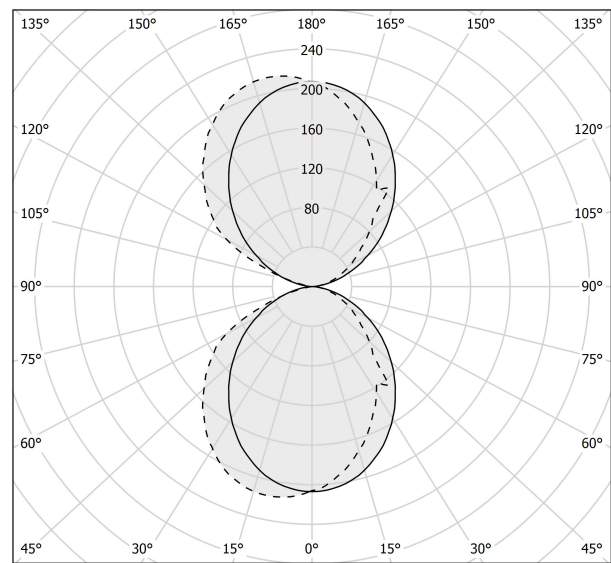

PANZERI

Toy S

120-277V AC dimmable (0-10V)

A141U01.030.0453

● white

Spec sheet

CODE	A141U01.030.0453
SYSTEM POWER CONSUMPTION	20W
EFFICACY	67.7lm/W
LIGHT SOURCE	LED
COLOUR TEMPERATURE	3000K Ra>90
LIGHT DISTRIBUTION	diffused
POWER SUPPLY	120-277V AC
FREQUENCY	60Hz
ELECTRICAL CONFIGURATION	dimmable (0-10V)
DRIVER	integrated included
NOMINAL LUMINOUS FLUX	2400lm
DELIVERED LUMEN OUTPUT	1354lm
EFFICIENCY	56.4%
WEIGHT	2.65 lbs
PROTECTION DEGREE	IP40
COLOUR TOLLERANCES	SDCM 3
PACKING DIMENSIONS	0.0 x 0.0 x 0.0 in

Technical drawing

Polar diagram

cd/klm
—— C0 - C180 - - - C90 - C270

Wall lighting fixture for interiors, with direct and indirect light emission.
Body in extruded aluminium and cover in pickled sheet steel, with white, black, bronze, mat brass or titanium polyacrylic paint.
Wall mounting bracket in bent steel sheet.
Opal polycarbonate diffuser screens.