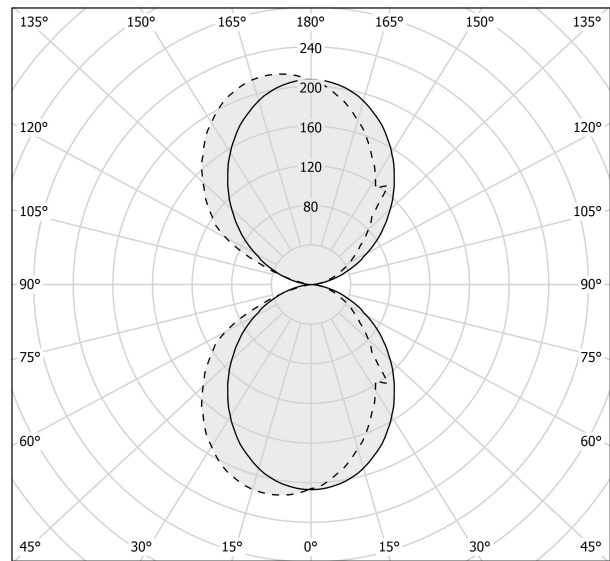

PANZERI

Toy S

120V AC 120V ON-OFF

A141U01.030.0550

● white

Spec sheet

CODE	A141U01.030.0550
SYSTEM POWER CONSUMPTION	18W
EFFICACY	73lm/W
LIGHT SOURCE	LED
COLOUR TEMPERATURE	2700K Ra>90
LIGHT DISTRIBUTION	diffused
POWER SUPPLY	120V AC
FREQUENCY	50/60Hz
ELECTRICAL CONFIGURATION	120V ON-OFF
DRIVER	integrated included
NOMINAL LUMINOUS FLUX	2326lm
DELIVERED LUMEN OUTPUT	1314lm
EFFICIENCY	56.5%
WEIGHT	1,20 Kg
PROTECTION DEGREE	IP40
COLOUR TOLLERANCES	SDCM 3
PACKING DIMENSIONS	0,0 x 0,0 x 0,0 cm

Technical drawing

Polar diagram

cd/klm
— C0 - C180 - - - C90 - C270