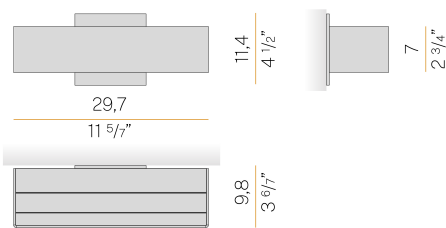

PANZERI

Toy S

120-277V AC dimmable (0-10V)

A141U01.030.0553

● white

Spec sheet

CODE	A141U01.030.0553
SYSTEM POWER CONSUMPTION	20W
EFFICACY	65.7lm/W
LIGHT SOURCE	LED
COLOUR TEMPERATURE	2700K Ra>90
LIGHT DISTRIBUTION	diffused
POWER SUPPLY	120-277V AC
FREQUENCY	60Hz
ELECTRICAL CONFIGURATION	dimmable (0-10V)
DRIVER	integrated included
NOMINAL LUMINOUS FLUX	2326lm
DELIVERED LUMEN OUTPUT	1314lm
EFFICIENCY	56.5%
WEIGHT	2.65 lbs
PROTECTION DEGREE	IP40
COLOUR TOLLERANCES	SDCM 3
PACKING DIMENSIONS	0.0 x 0.0 x 0.0 in

Technical drawing