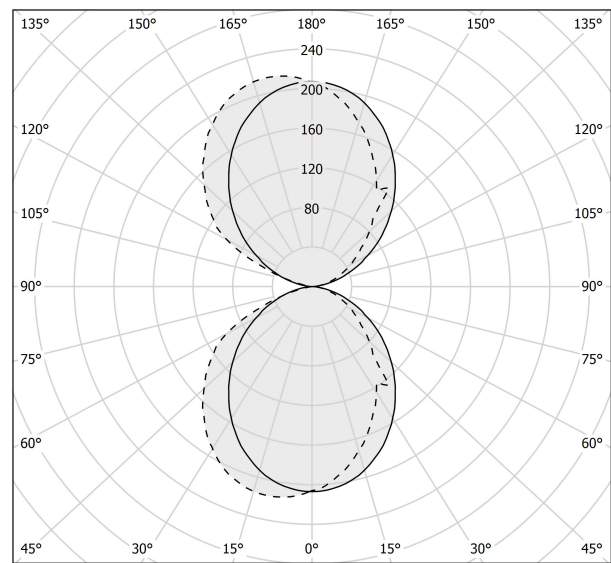

### Spec sheet

CODE	A141U01.030.0553
SYSTEM POWER CONSUMPTION	20W
EFFICACY	65.7lm/W
LIGHT SOURCE	LED
COLOUR TEMPERATURE	2700K Ra>90
LIGHT DISTRIBUTION	diffused
POWER SUPPLY	120-277V AC
FREQUENCY	60Hz
ELECTRICAL CONFIGURATION	dimmable (0-10V)
DRIVER	integrated included
NOMINAL LUMINOUS FLUX	2326lm
DELIVERED LUMEN OUTPUT	1314lm
EFFICIENCY	56.5%
WEIGHT	2.65 lbs
PROTECTION DEGREE	IP40
COLOUR TOLLERANCES	SDCM 3
PACKING DIMENSIONS	0.0 x 0.0 x 0.0 in

### Technical drawing

### Polar diagram

cd/klm  
— C0 - C180    - - - C90 - C270